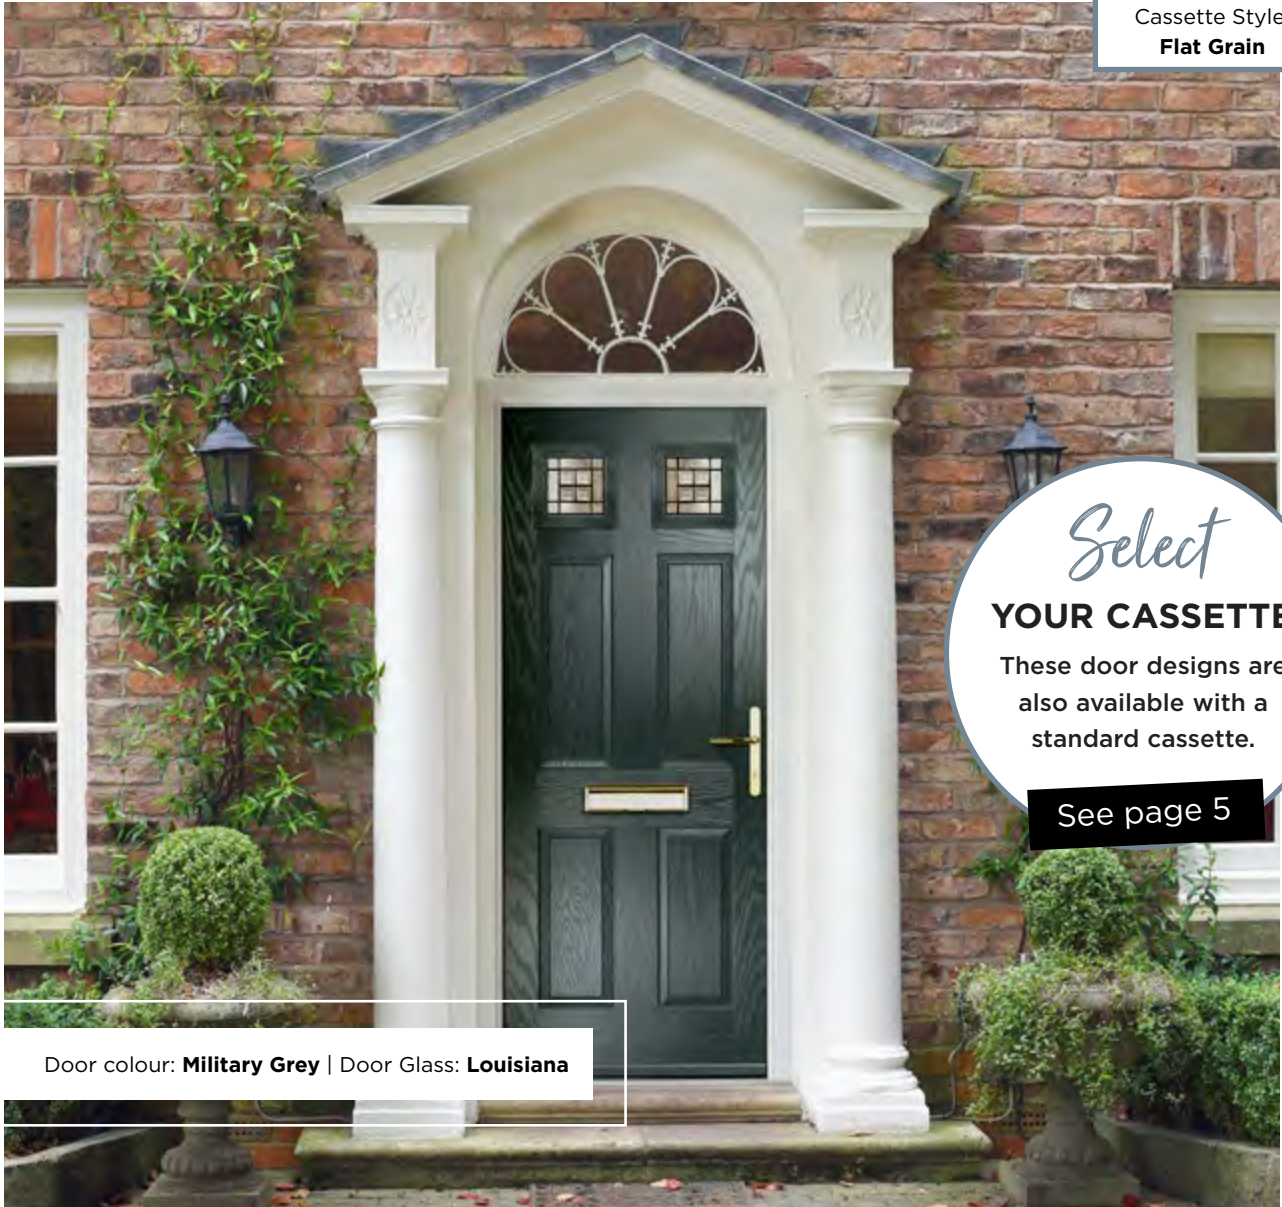

# BENTLEY

An evolution of traditional style with its square top lites.

Cassette Style:  
**Flat Grain**

*Select*  
**YOUR CASSETTE**  
These door designs are also available with a standard cassette.  
**See page 5**