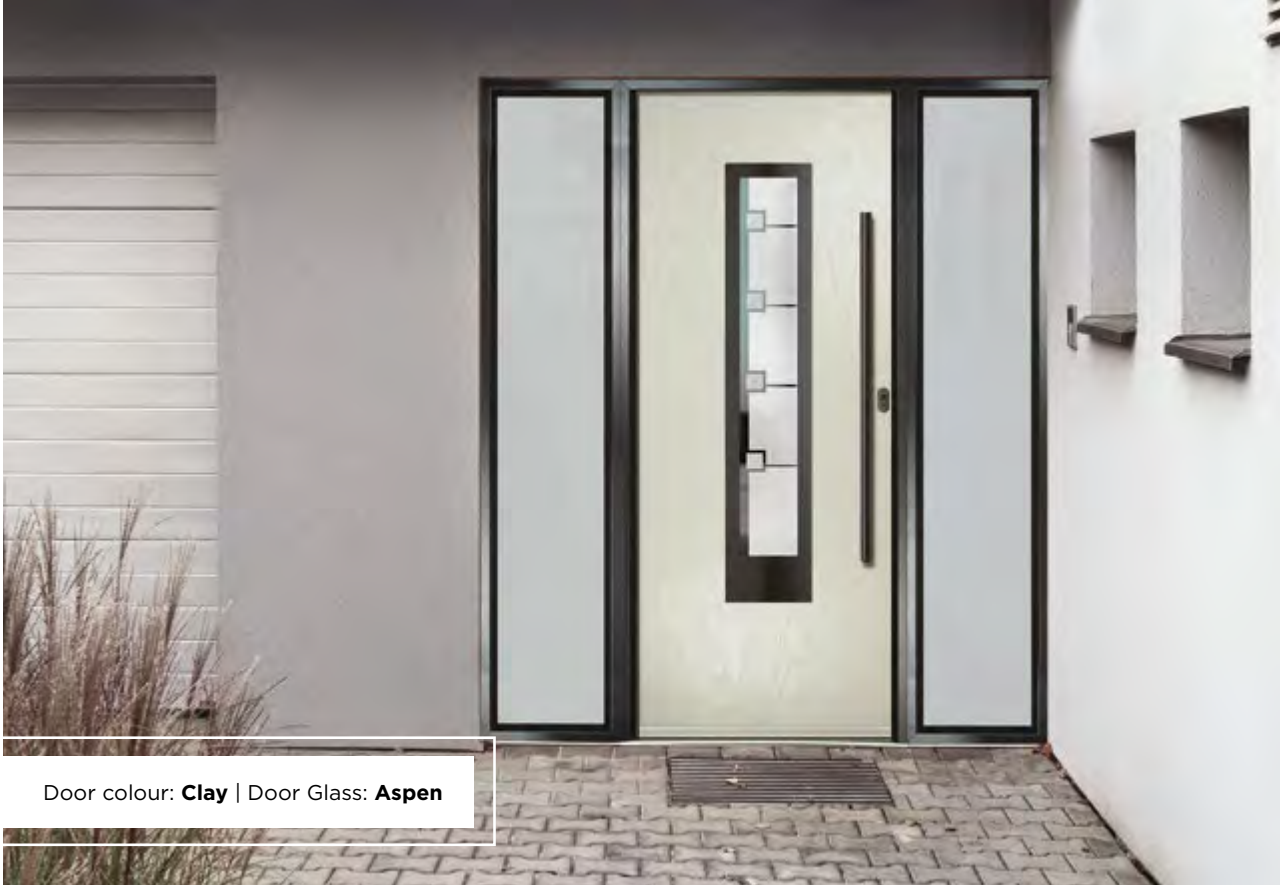

# INOX SAGE

With its large, central lite that catches the eye, the Inox Sage is a strikingly graceful statement door.

Door colour: **Clay** | Door Glass: **Aspen**

Door Colour: **Agate Grey**  
Door Glass: **Graphite**