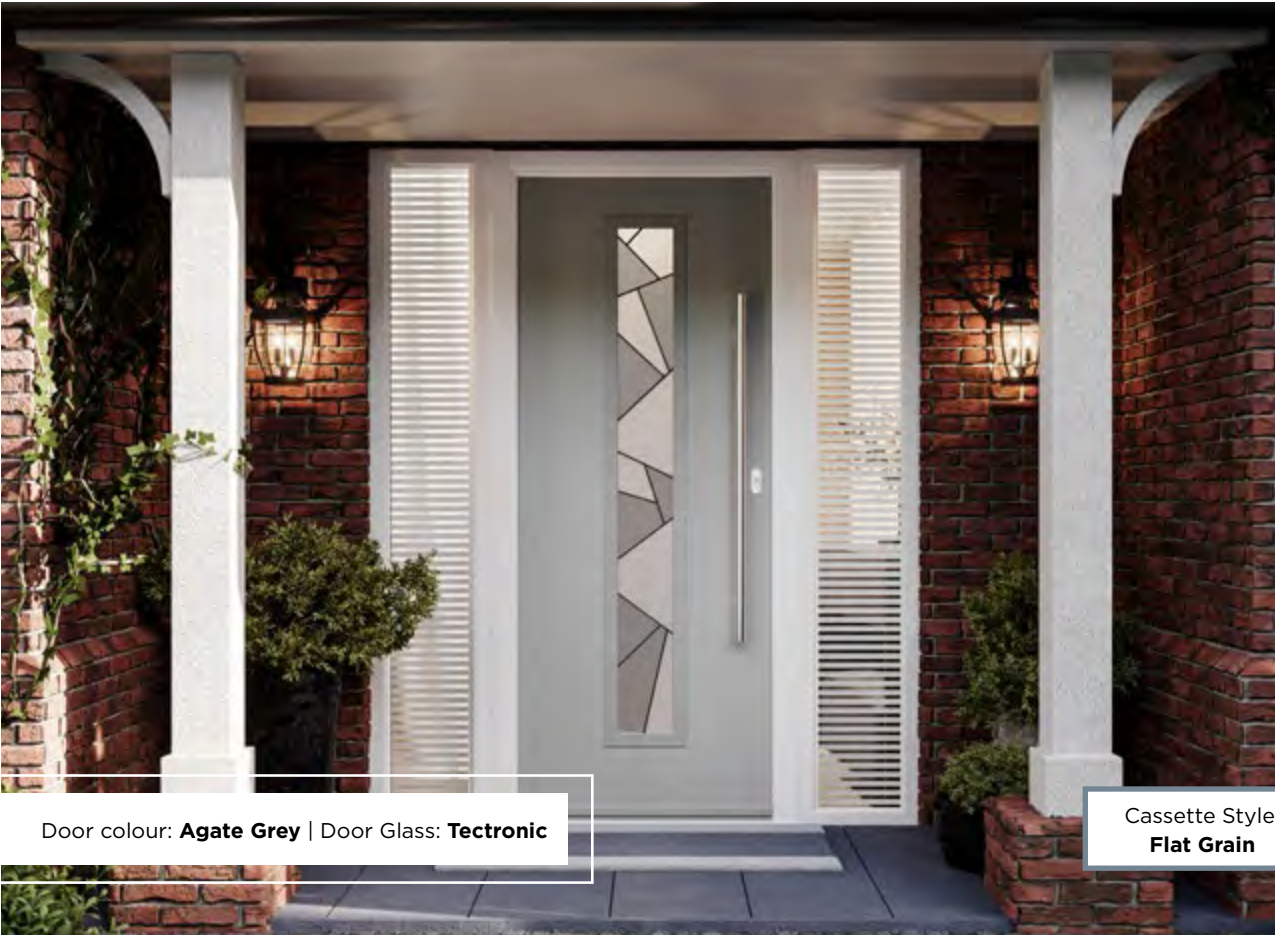

Door colour: **Agate Grey** | Door Glass: **Tectronic**

Cassette Style:
Flat Grain