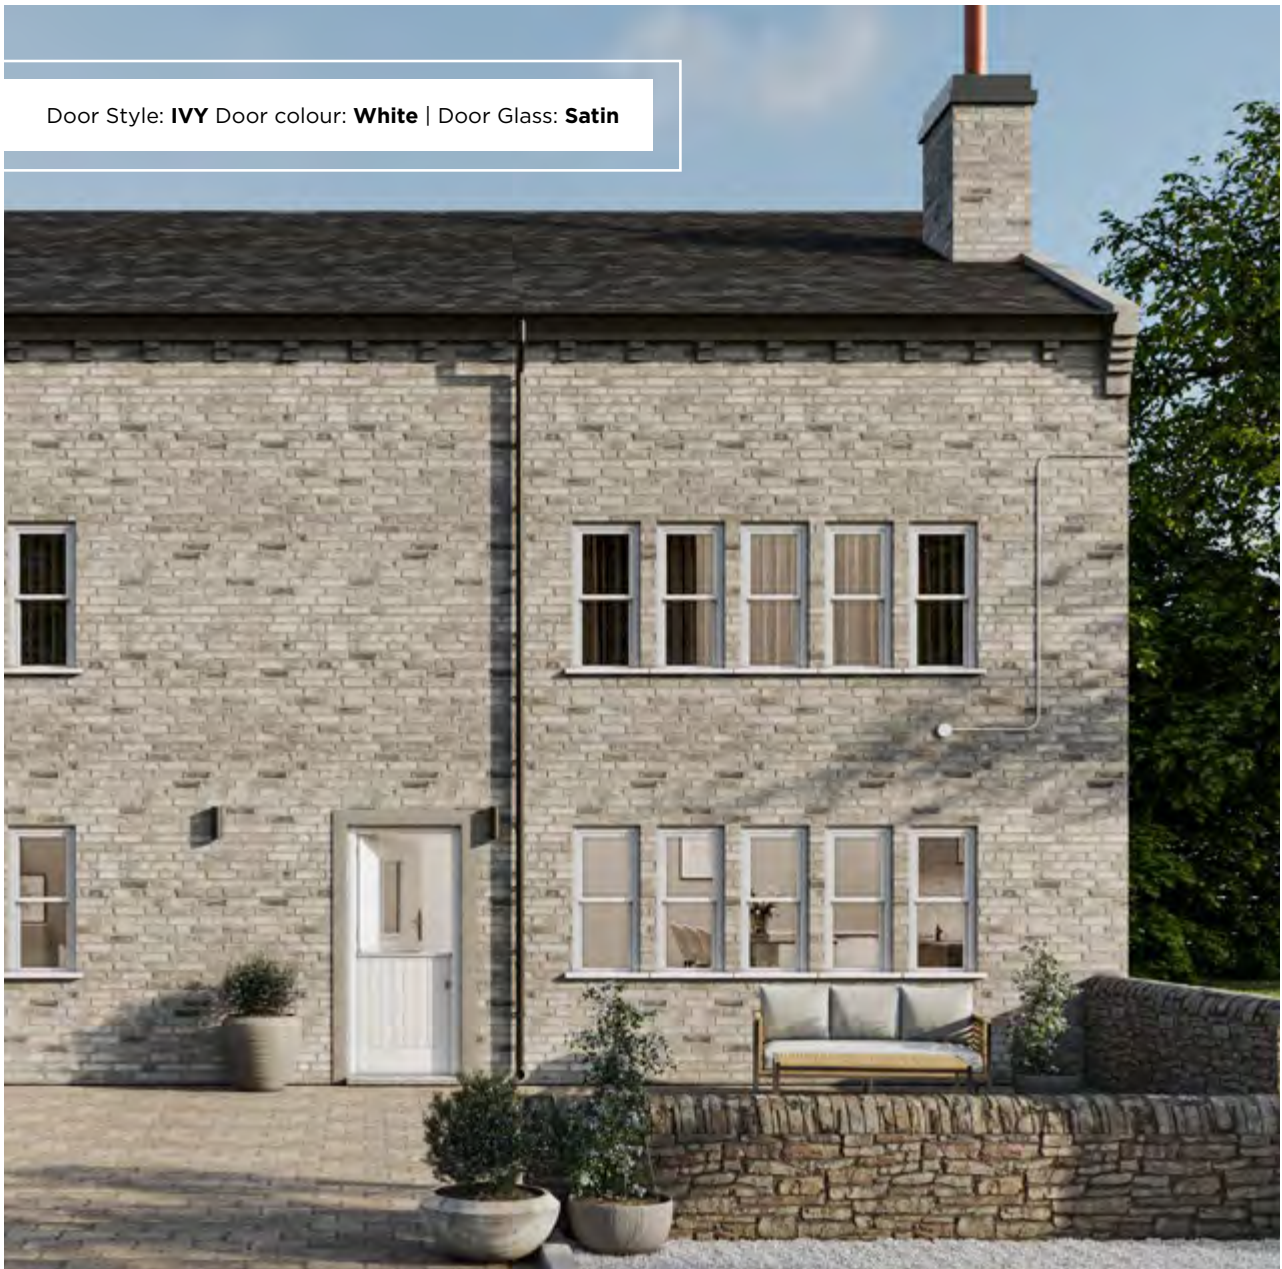

STABLE DOORS

The Forté Stable door offers versatility and aesthetic appeal, allowing homeowners to enjoy fresh air while ensuring security.

Over time, stable doors have transcended their traditional roles, finding places in residential homes where they add a touch of rustic elegance and practicality.

Door Style: **IVY** Door colour: **White** | Door Glass: **Satin**