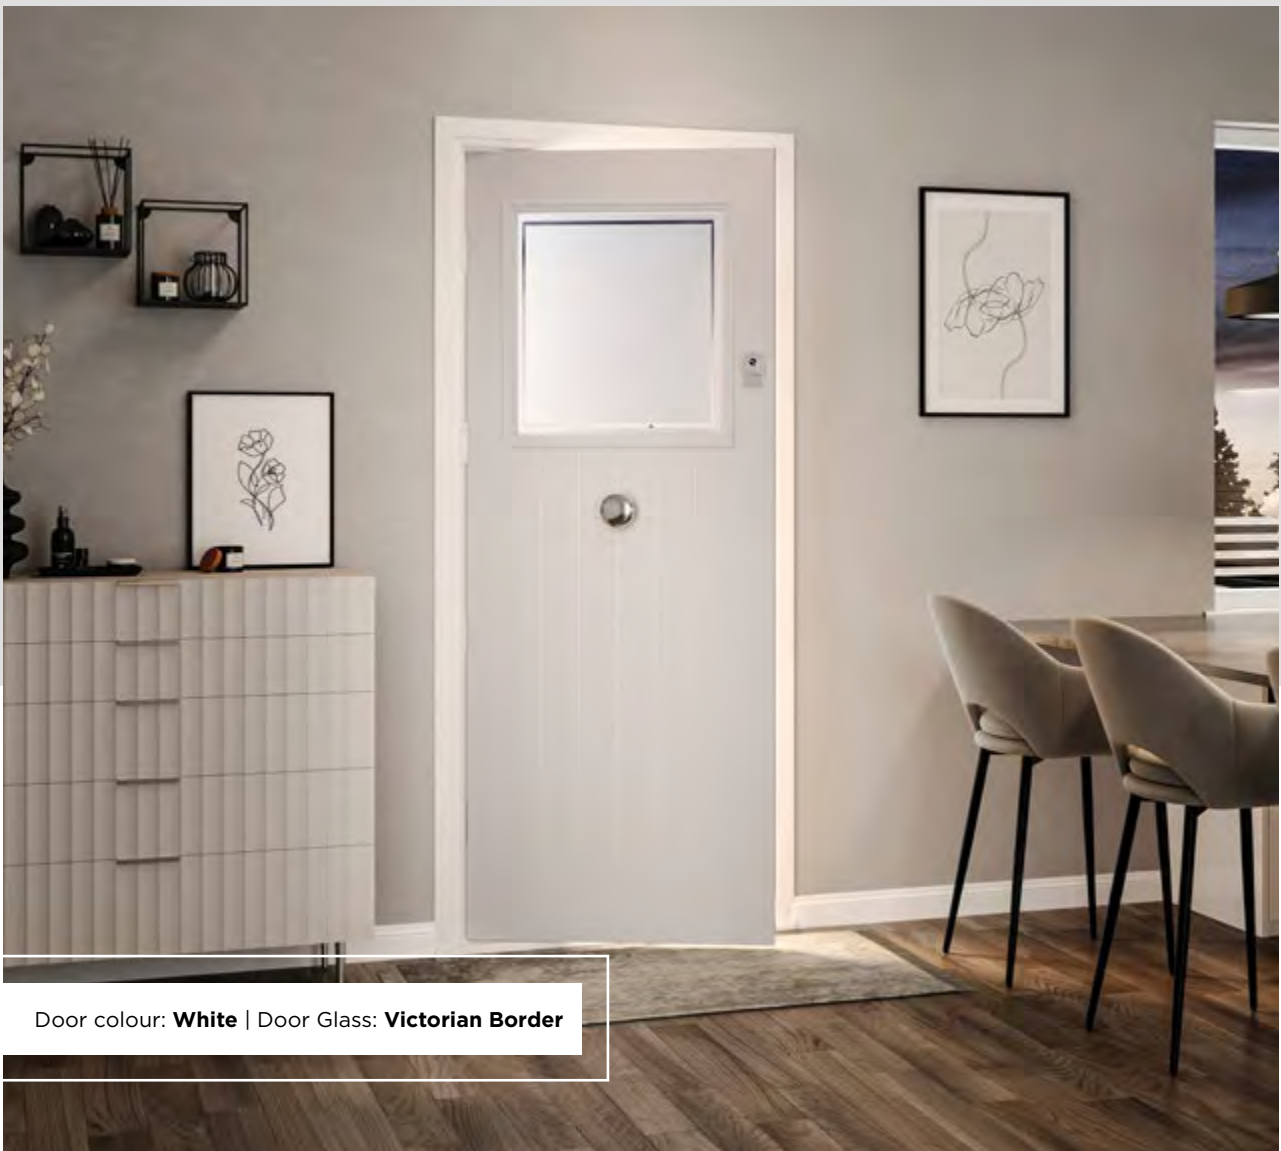

Door colour: **White** | Door Glass: **Victorian Border**