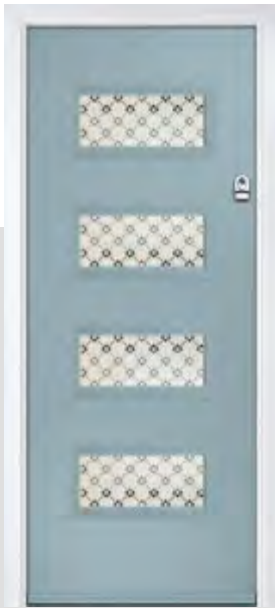

Door Colour: **Anthracite Grey**
Door Glass: **Artemis**

Door Colour: **Nimbus**
Door Glass: **Belgravia**