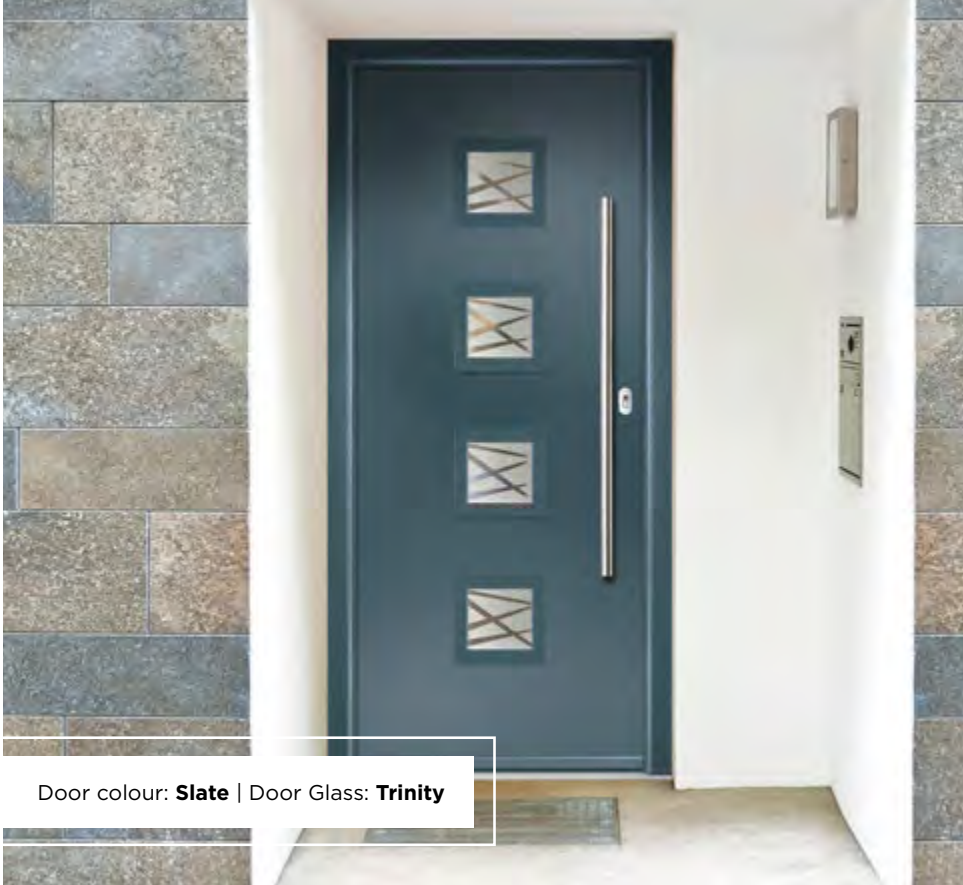

# MONZA II INOX YARROW

The Monza II Inox Yarrow has a large, single centre lite that's beautifully framed by a feature cassette.

# LINKS SQUARE

A popular choice thanks to its various cassette options, the Links Square is the perfect door design for a contemporary house.

Door Colour: **Anthracite Grey**  
Door Glass: **Artemis**

Door Colour: **Stormy Seas**  
Door Glass: **Graphite**