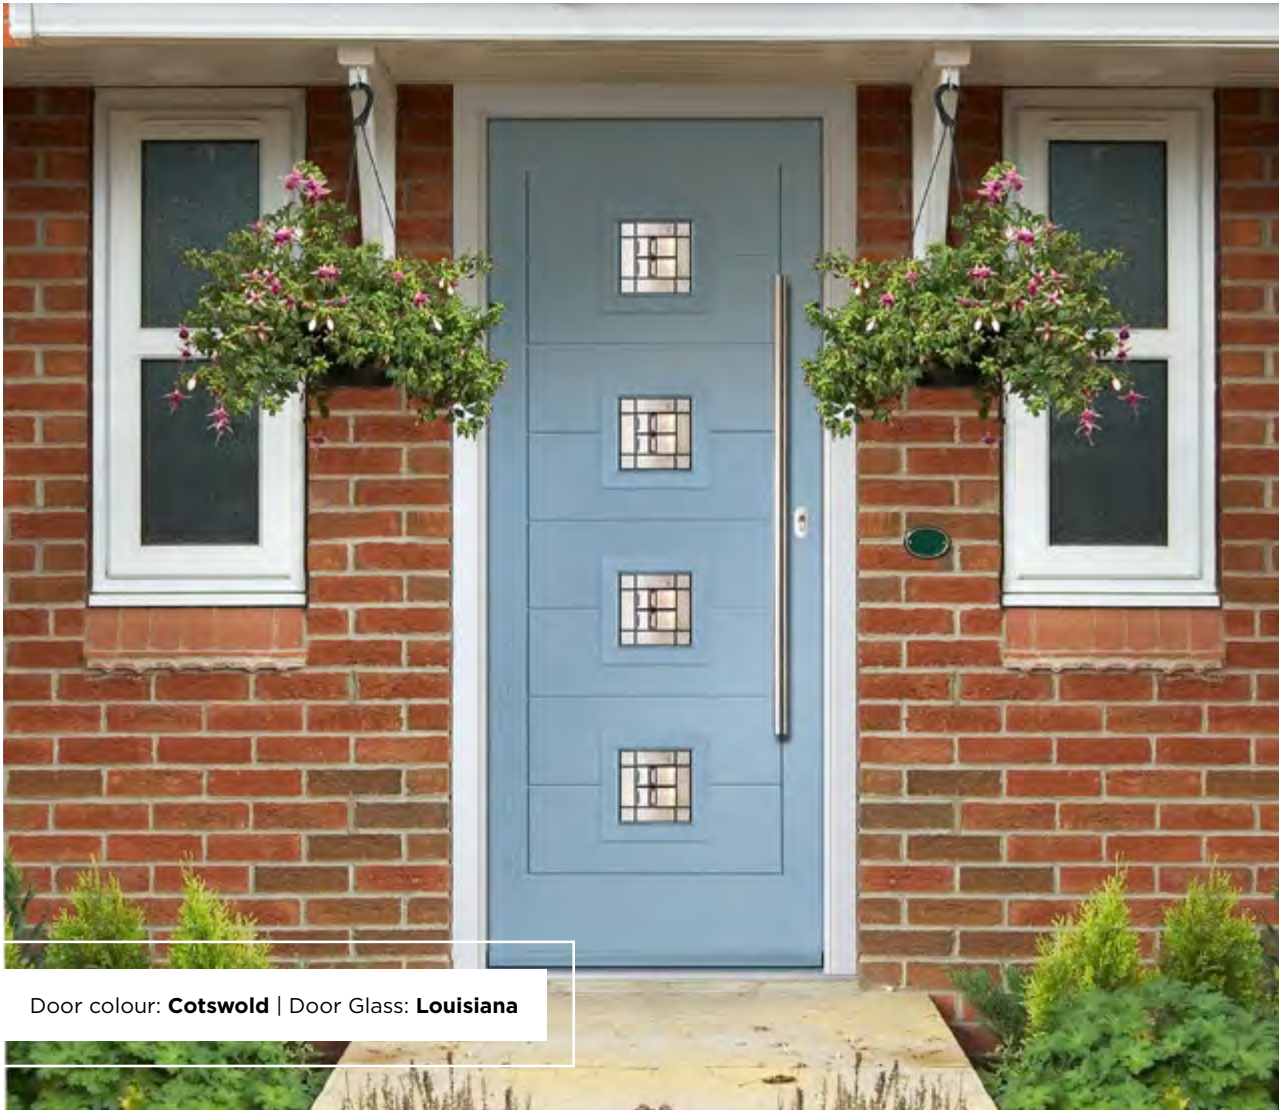

# MONZA II SQUARE

The Monza II Square is a popular door design with numerous glazing configurations and designs.

Door colour: **Cotswold** | Door Glass: **Louisiana**