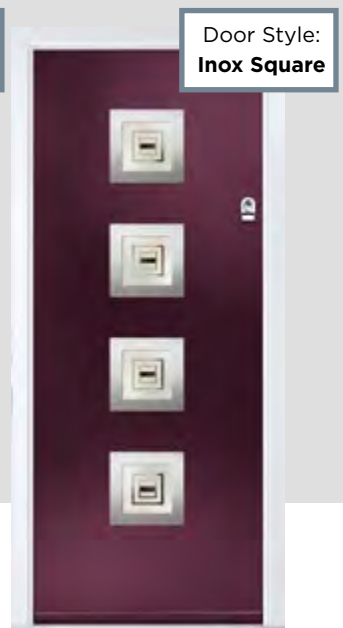

LINKS SQUARE

A popular choice thanks to its various cassette options, the Links Square is the perfect door design for a contemporary house.