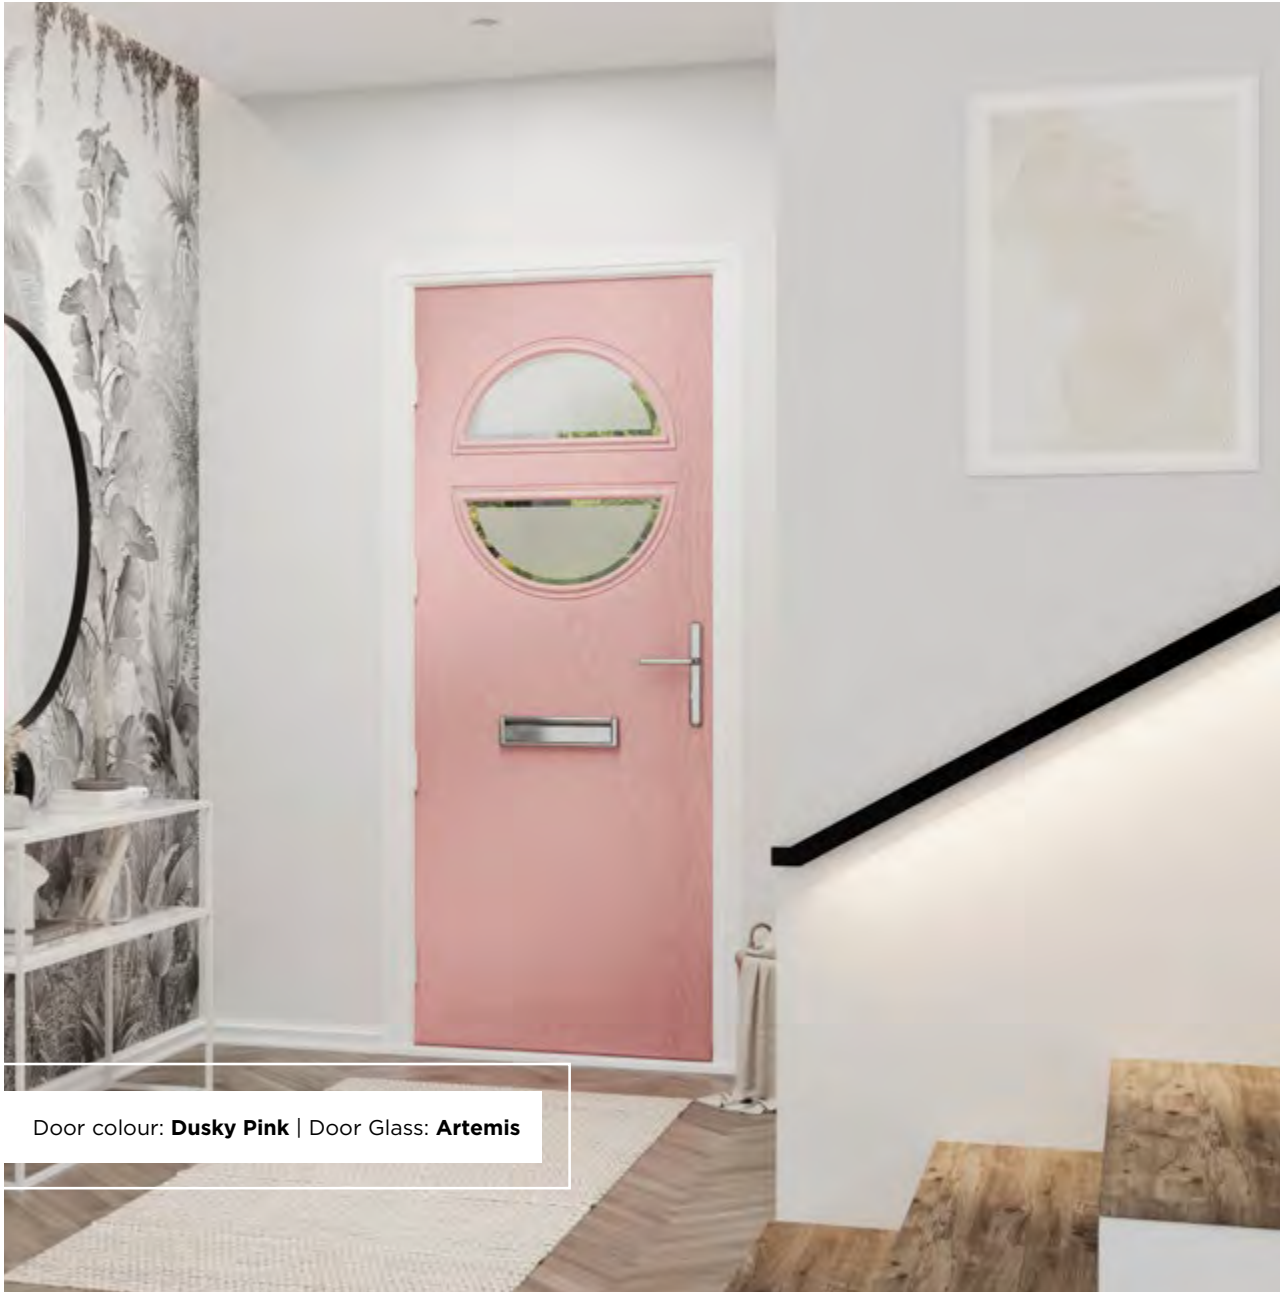

# CONTEMPORARY COLLECTION

---

# AZALEA

---

With two facing semi-circles, the Azalea's feature glazing area makes a modern and stylish statement.

Door colour: **Dusky Pink** | Door Glass: **Artemis**

Door Colour: **Anthracite Grey**  
Door Glass: **Prestige**