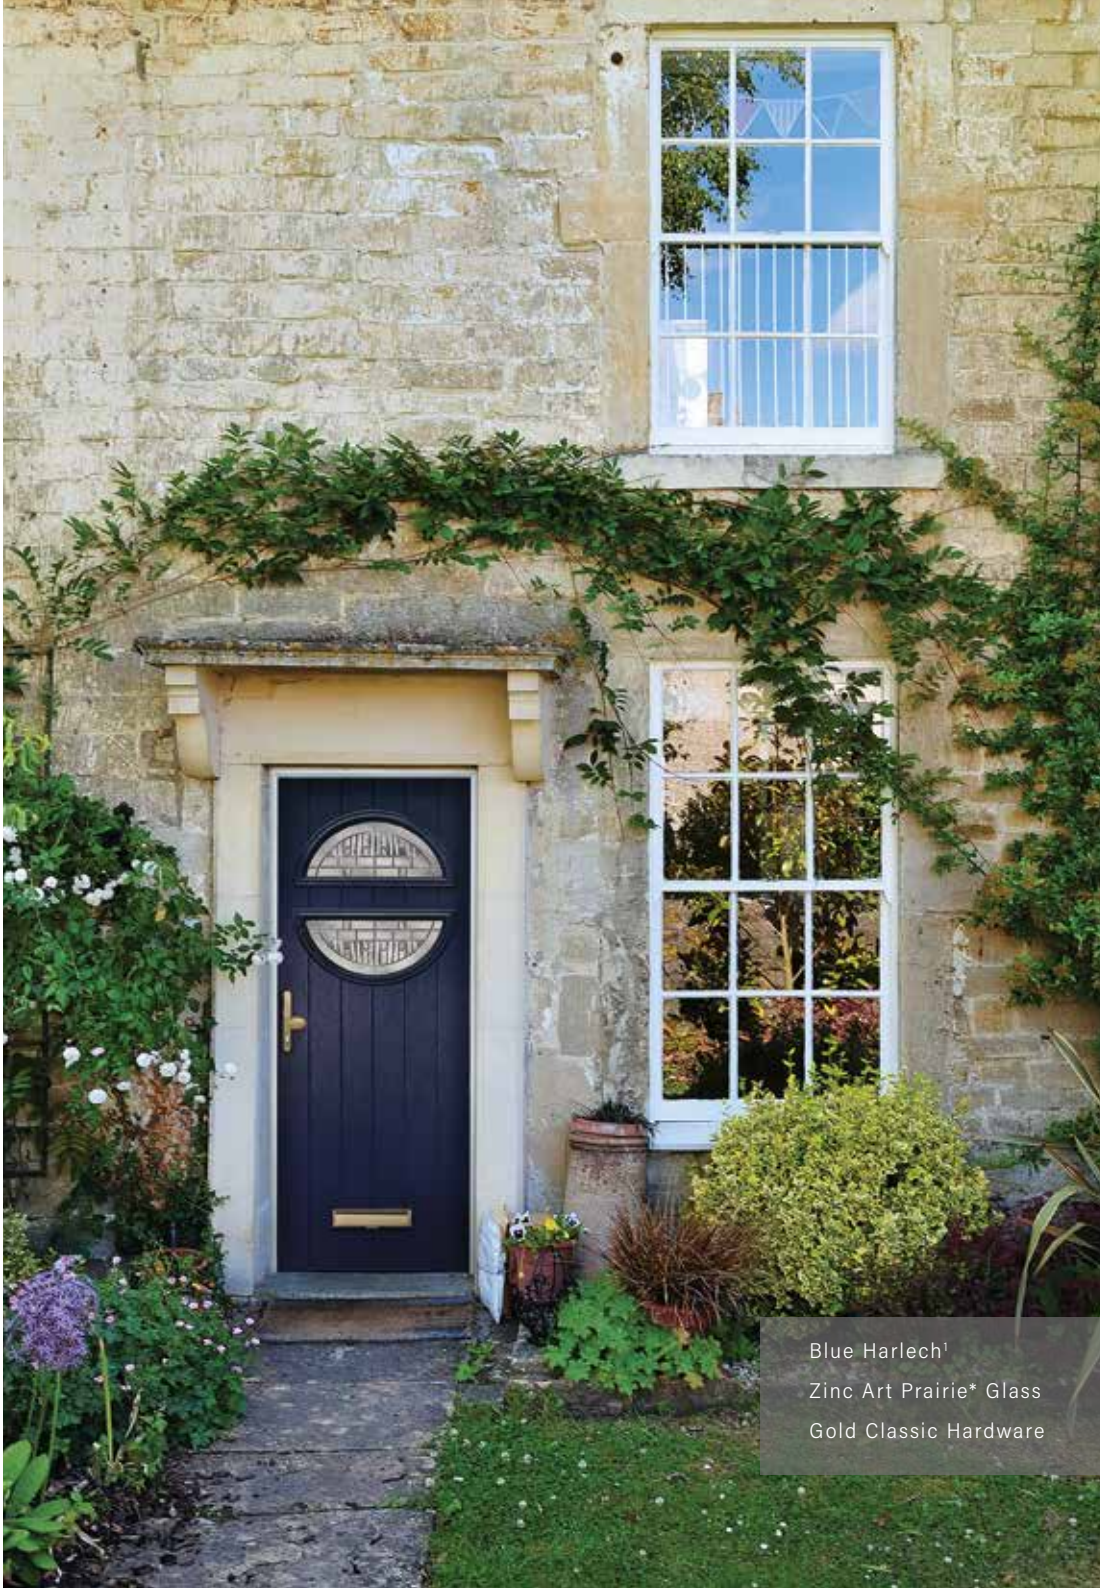

Blue Harlech¹
Zinc Art Prairie* Glass
Gold Classic Hardware