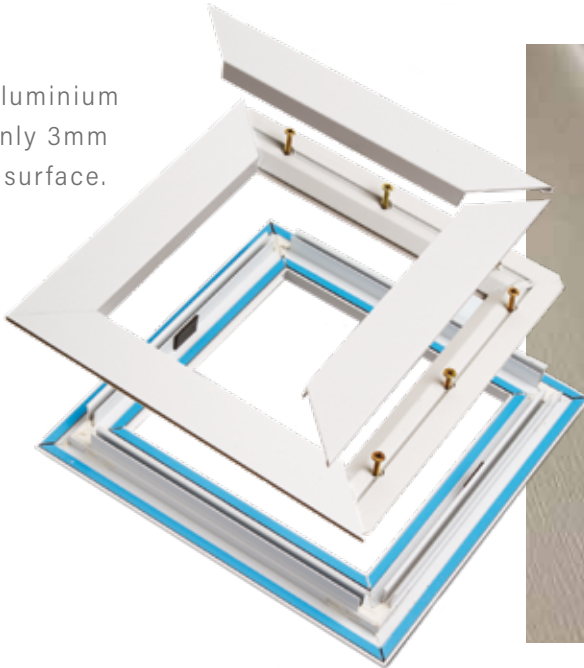

Make a **statement.**

- Available with any of our hardware options.
- Please see age 43 for more information.

Flush-fit aluminium exterior, only 3mm from door surface.

Sleek Agate Grey
Kilchurn Sphere*

Sleek Midnight Black
Kilchurn⁴ Glazed