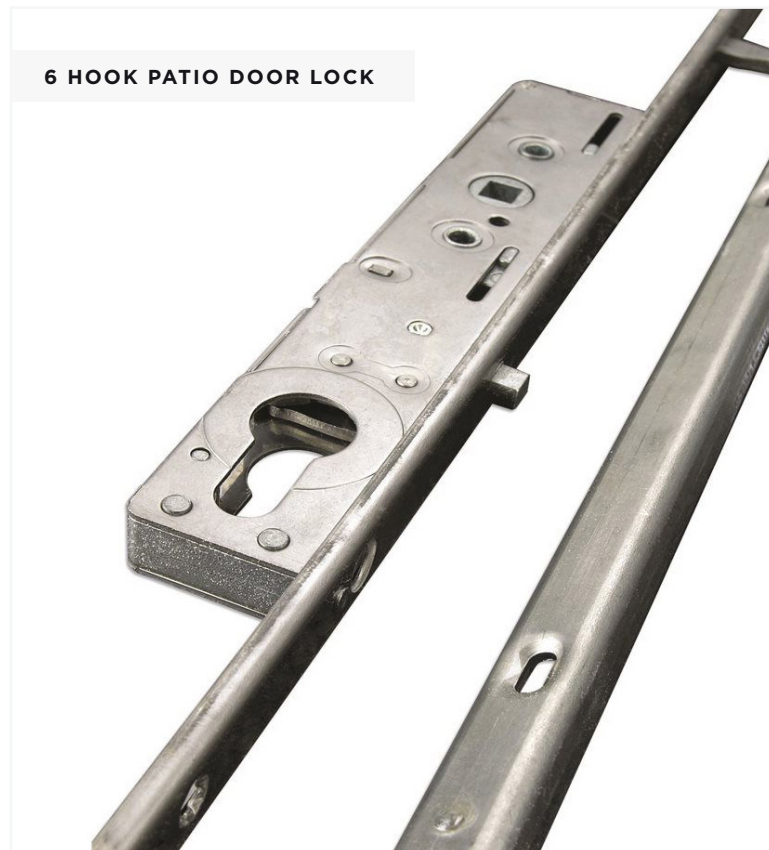

## DOOR HANDLES

## HARDWARE COLOURS

FOR OUR FULL AND LATEST RANGE OF DESIGNS/DOOR STYLE OPTIONS VISIT OUR WEBSITE OR SPEAK TO ONE OF OUR FRIENDLY TEAM.

# SECURITY

Nothing is more important than keeping your home and family safe and secure. That's why all of our feature doors have enhanced security features built-in for added peace of mind.

6 HOOK PATIO DOOR LOCK

## MAXIMUM SECURITY

Featuring six bi-directional steel security hooks.

Anti-slam technology.

Fully stainless steel construction.