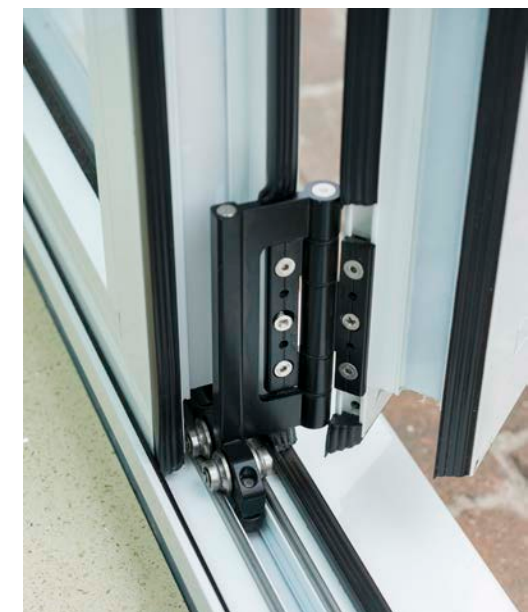

BENEFITS

- Lightweight
- Durable
- Slender frames
- Energy efficient
- Strong and sturdy
- Versatility of style