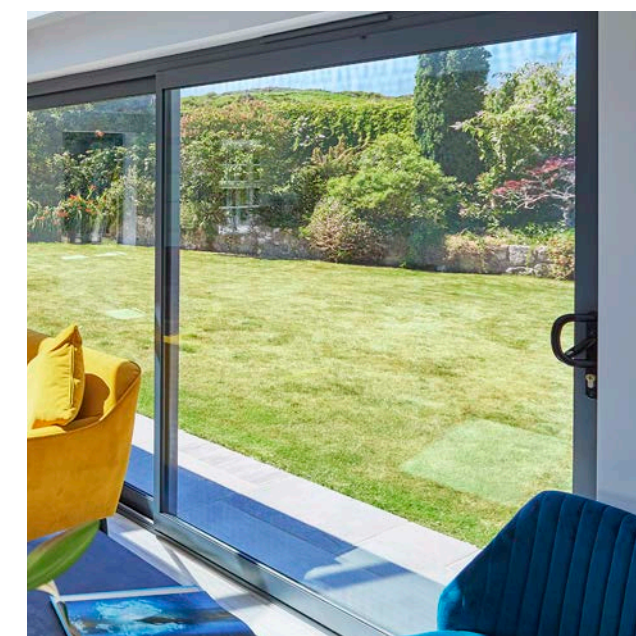

## LESS FRAME, MORE GLASS

The larger glazing area allows more natural light to enter your home, making it feel brighter and more spacious.

Our slim-frame sashes are ideal if you want a perfect view of the garden. With its stainless steel runners, it's incredibly easy to operate, effortlessly gliding open and shut. Our state-of-the-art hardware and robust locking mechanisms provides maximum security.