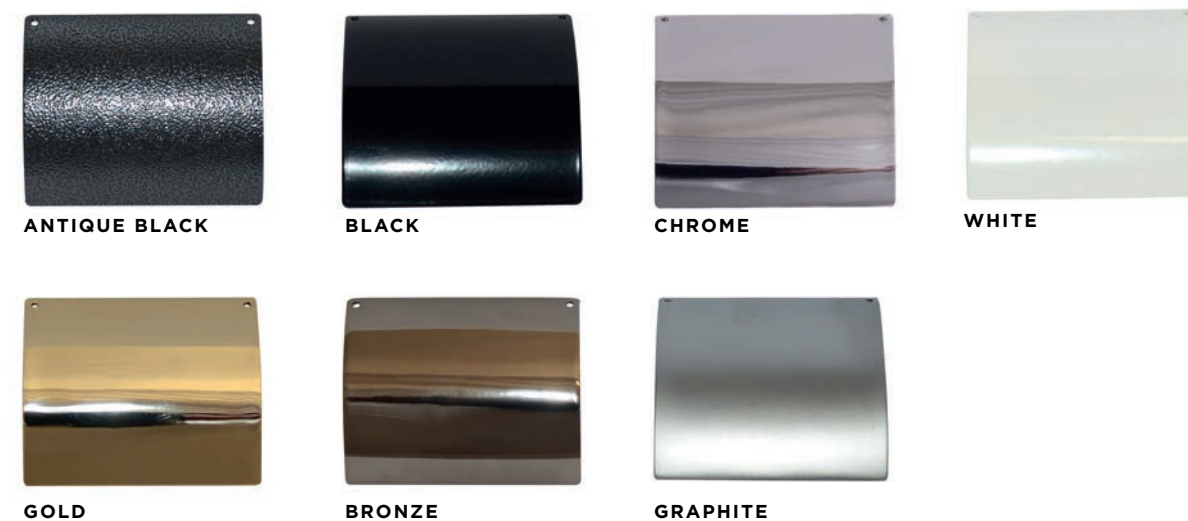

HARDWARE COLOURS

FOR OUR FULL AND LATEST RANGE OF DESIGNS/DOOR STYLE OPTIONS VISIT OUR WEBSITE OR SPEAK TO ONE OF OUR FRIENDLY TEAM.