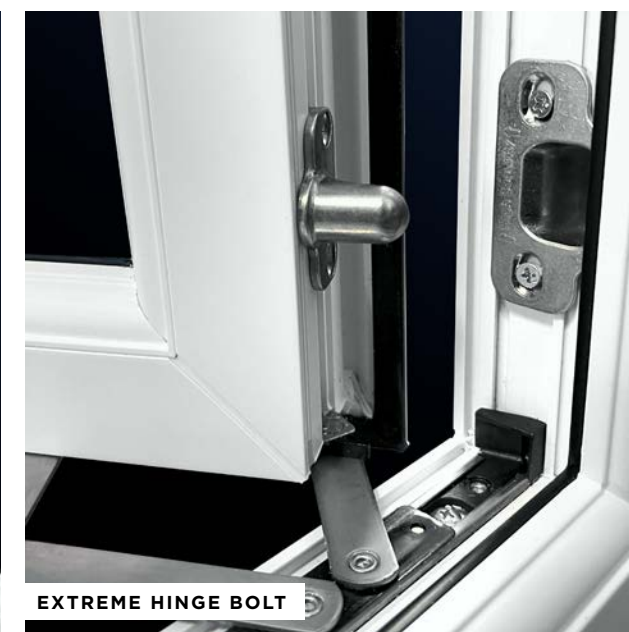

SECURITY

Nothing is more important than keeping your home and family safe and secure. That's why all of our feature doors and windows have enhanced security features built-in for added peace of mind.

MAXIMUM SECURITY

Featuring six bi-directional steel security hooks.

Anti-slam technology.

Fully stainless steel construction.

HIGH QUALITY HARDWARE

Increased burglar protection with self locking elements.

Latchbolts secured against manipulation when door is closed.

Fully enclosed components offer optimum comfort.

READY TO START *designing?*

Enter your measurements.
Choose your style.
Receive your quote.

Try our easy to use online designer and find the perfect product for your home and your budget.