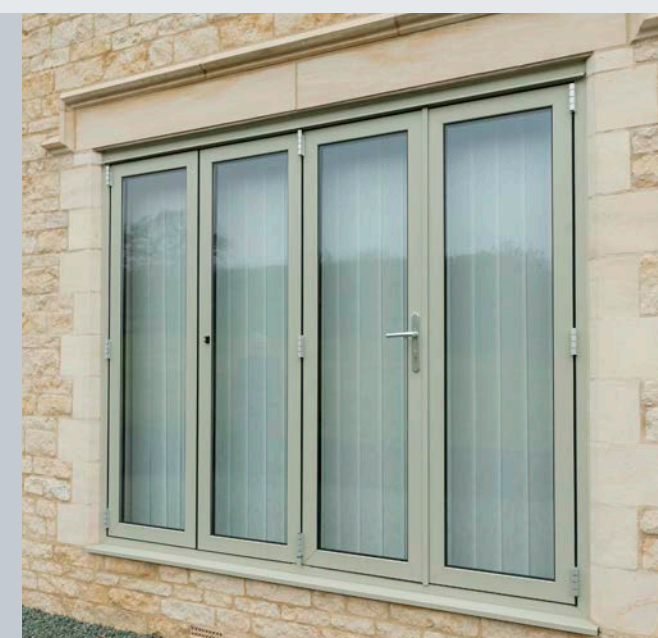

ECLIPSE ALUMINIUM COLLECTION

Affordable luxury and the ultimate in contemporary styling. Our stand-out slimline frames maximise glazing for a modern aluminium edge.

EXTREME UPVC

Make your home warmer, quieter and more secure with the Extreme collection - our market-leading range of UPVC windows and doors.