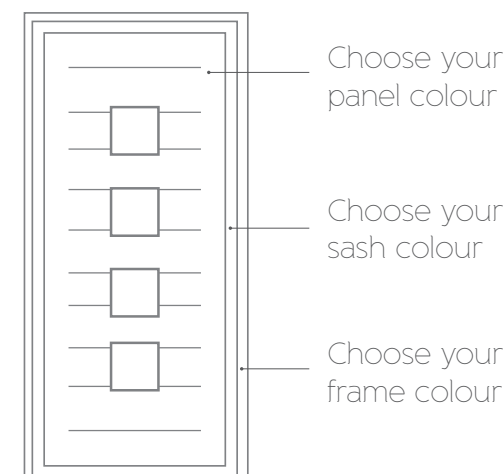

Inspired by colour...

Set the tone of your home

Whatever your colour preference, with over 150 different RAL shades to choose from, you can be sure to find one that suits your taste – no matter how subtle or flamboyant it may be.

Ranging from bright primary shades through to candy pastels and deeper earthy tones, the extensive colour palette is guaranteed to offer inspiration to homeowners and interior designers alike. Of course, the usual favourites of black, white and all of the popular metallic shades in between are also on offer.

Additionally, different colours can be selected on the frame, sash and the panel, meaning that it's easy to create your own unique look.