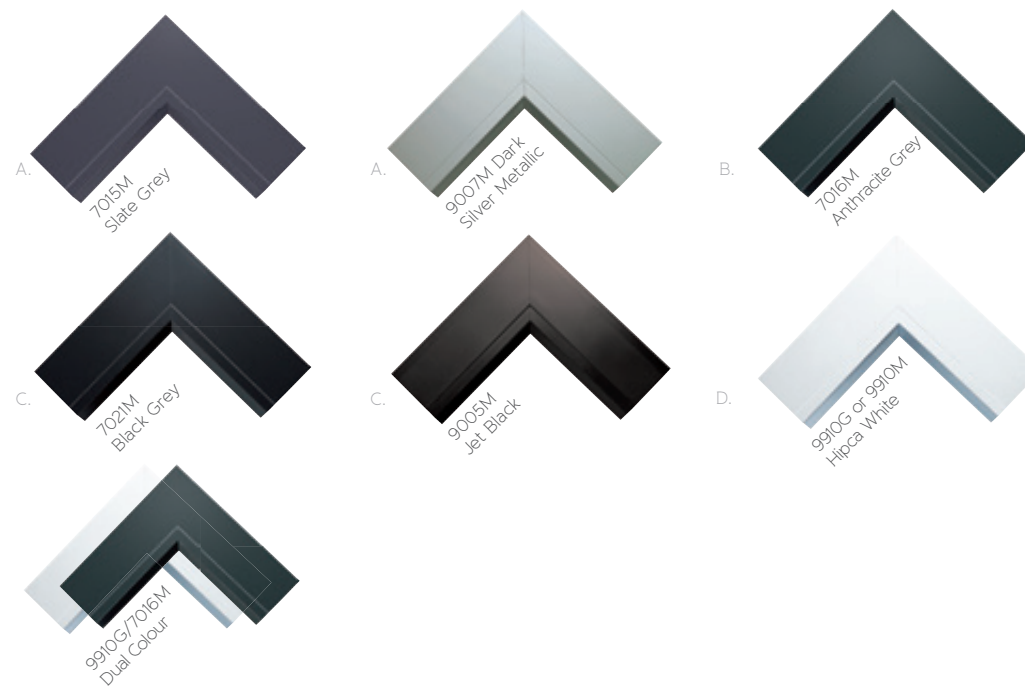

Popular colours...

Your personalisation options are virtually limitless with Origin. So much so that you're able to colour coordinate the seals and various gaskets to the frame or panel. To the right demonstrates the most popular colours and to assist with this, we've outlined the seal colours that they often go with.

If you select a panel from the Kensington Range in one of these colours, you'll benefit from receiving your doors on a 1-week lead time.*

Dual Colour:
9910G (Hipca White) in, 7016M (Anthracite Grey) out

Even the gasket and seal colour is your choice