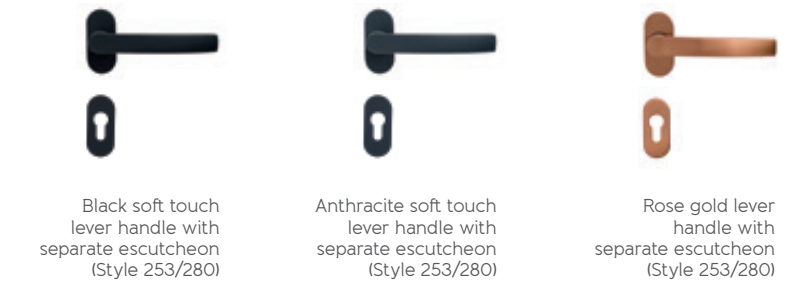

Stainless steel range

Solid stainless steel lever handle with separate escutcheon

(Style 253/280)

Solid stainless steel lever handle with separate escutcheon

(Style 251/280)

Solid stainless steel lever handle with separate escutcheon

(Style 301/280)

Solid stainless steel lever handle with separate escutcheon

(Style 303/280)

Solid stainless steel handle with long back plate

(Style 253/270)

Certain models can also be colour coded in any RAL shade.

Offset lever handle range

White offset lever handle

Chrome offset lever handle

Black offset lever handle

Stainless steel offset lever handle

Deluxe range

For a more luxurious look, our deluxe handles offer an elegant look, and on the Anthracite Grey and Black variants, are coupled with a soft touch feel. New to the range is the Rose Gold colour option.

Black soft touch lever handle with separate escutcheon (Style 253/280)

Anthracite soft touch lever handle with separate escutcheon (Style 253/280)

Rose gold lever handle with separate escutcheon (Style 253/280)