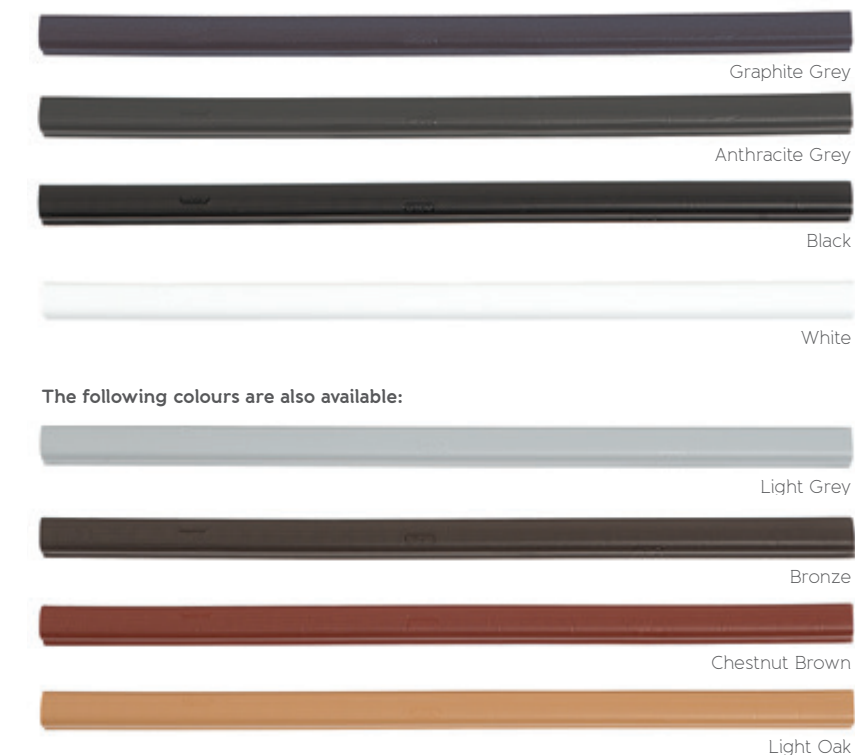

The following colours are also available:

Door Colour	Recommended seal colour
A. 7015M and 9007M	Graphite Grey
B. 7016M	Anthracite Grey
C. 7021M and 9005M	Black
D. 9910G and 9910M	White

*Delivery will be made to your chosen Partner and their availability will dictate your installation date. Colours shown here may not be 100% representative. Visit your local showroom or contact Origin directly for physical samples.