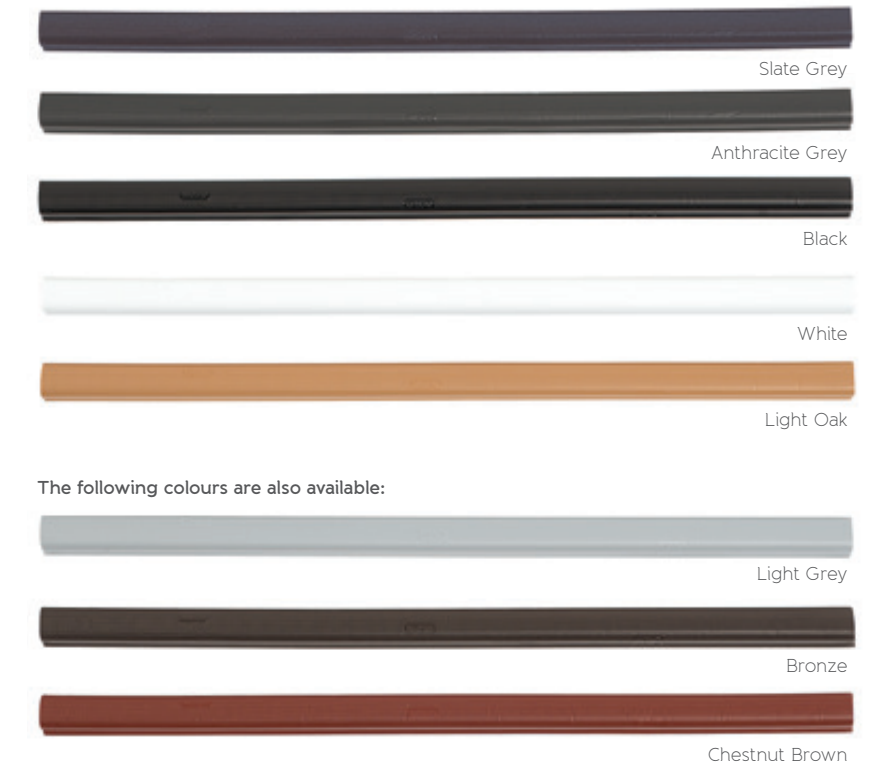

The following colours are also available:

Door colour	Recommended seal colour
A. 7015M and 9007M	Slate Grey
B. 7016M	Anthracite Grey
C. 7021M and 9005M	Black
D. 9910G and 9910M	White
E. Natural Oak and Golden Oak	Light Oak