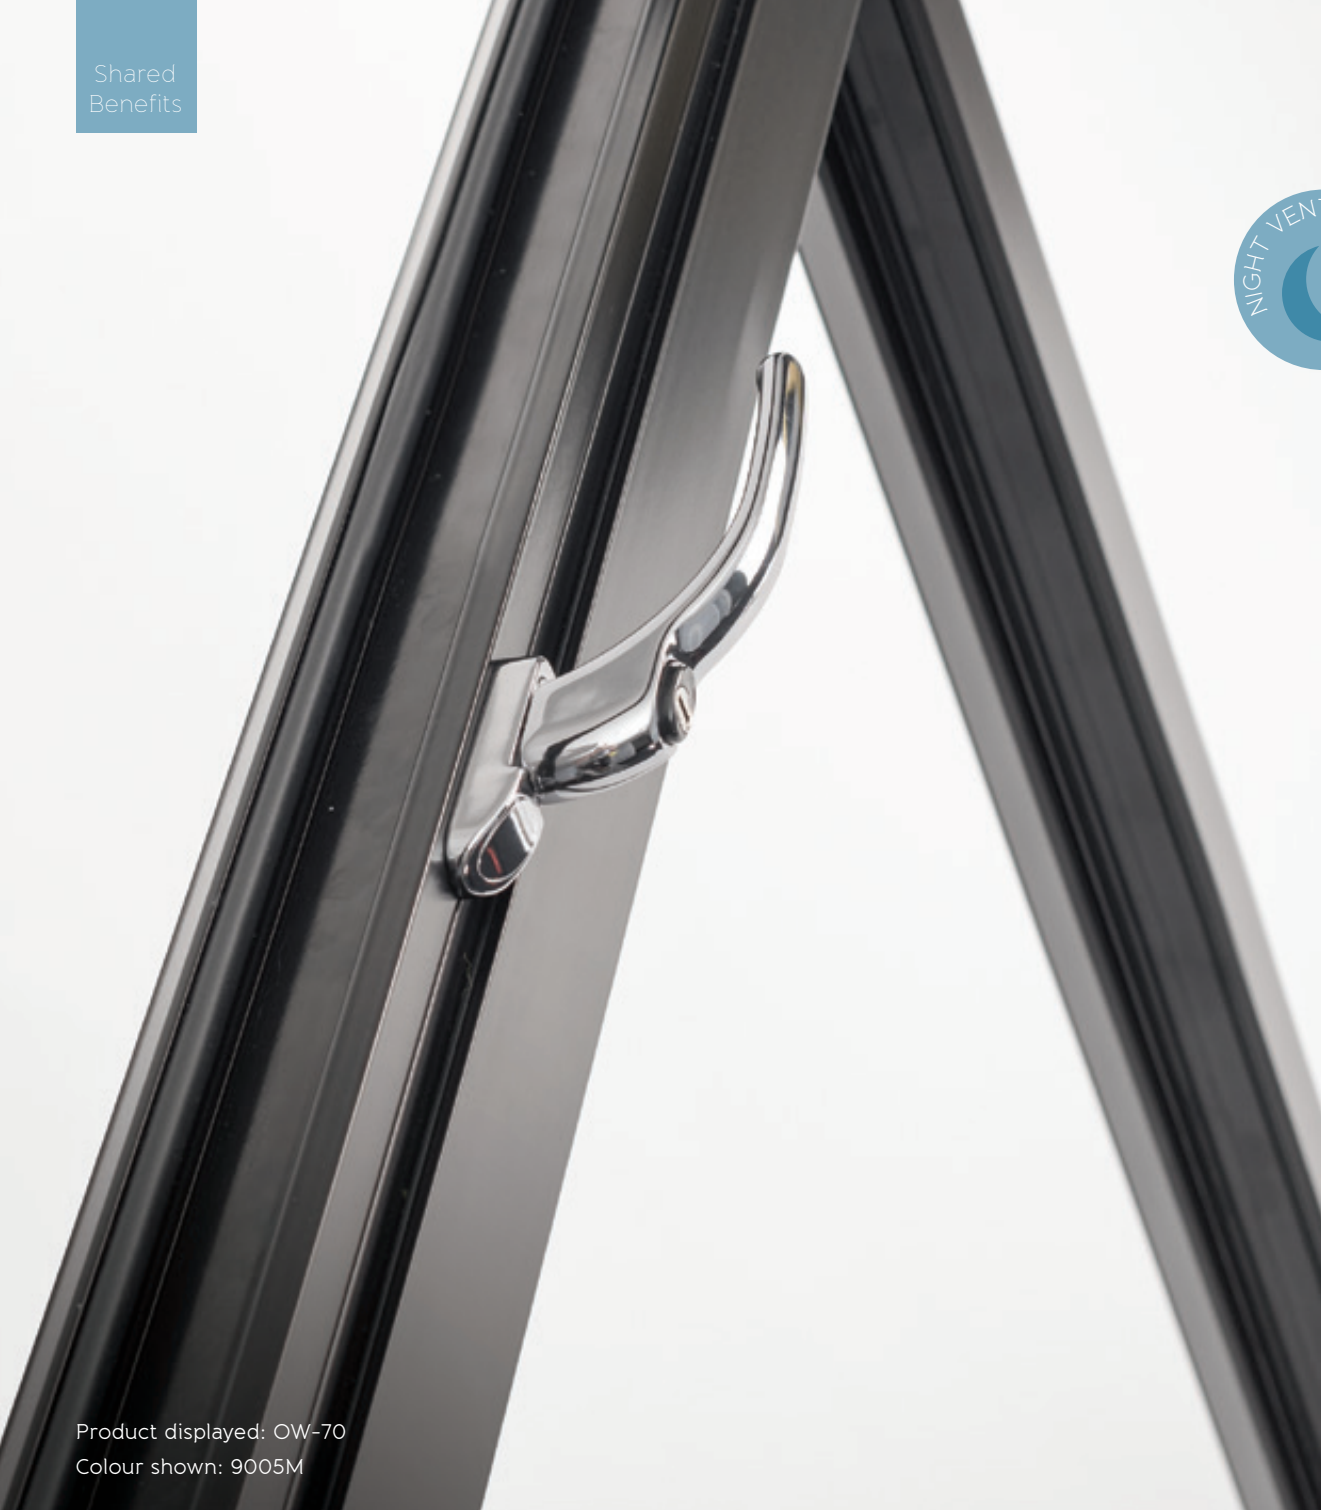

Product displayed: OW-70
Colour shown: 9005M

Enhanced security features...

Sophisticated style and elegance blends with the very latest in precision engineered locking mechanisms to make the OW-70 and OW-80 two ultra-secure systems.

Like our aluminium, our hinges are also made from the highest quality of materials and are capable of carrying exceptionally heavy loads, exceeding above and beyond the standardised 50,000 cycle test required for residential windows.

Both systems also feature a night vent function, enabling the window to be slightly open whilst in the locked position, allowing air to come through and not be compromised on security.

Hinge guards are installed as standard on all Origin Windows, and they are used to serve the purpose of protecting the hinges as well as blocking intruders from jemmying the window open along the hinged side.

Other features such as our industry-renowned locking systems, impenetrable crimped frames and locking handles help make the Origin Windows two of the most secure on the market.