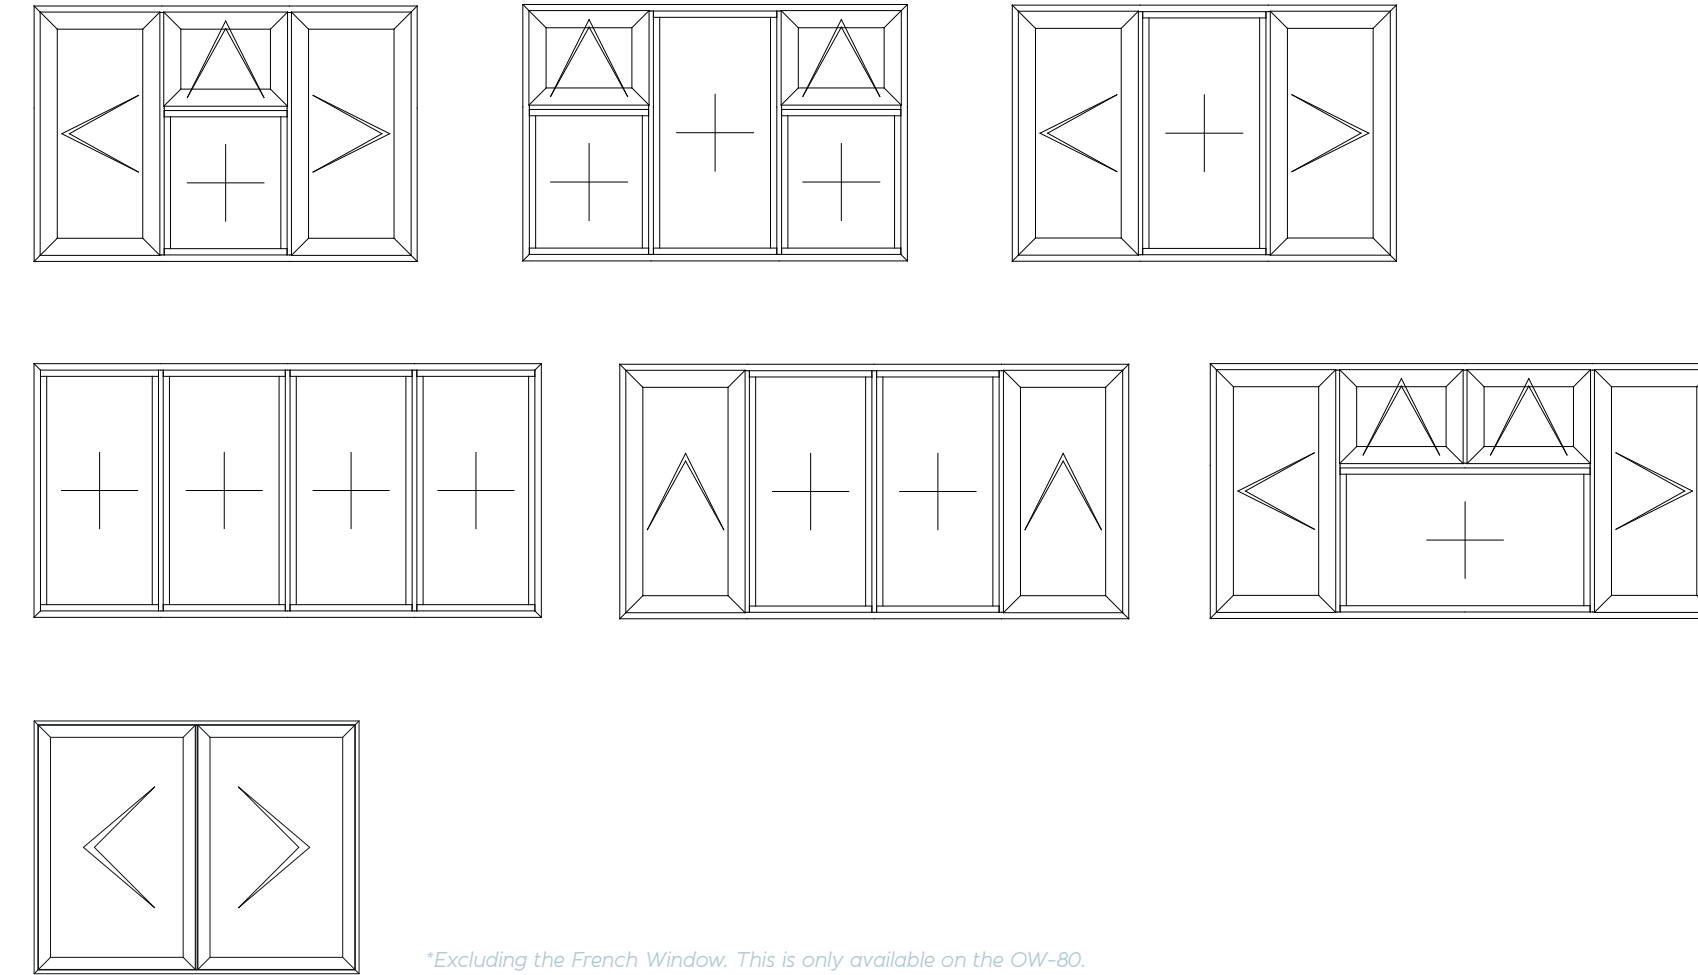

Configurations...

With Origin, we create windows that are configured to suit your personal preferences and space.

Your windows can comprise of any number of squares and can be made up of any type of opener, dummy sash or fixed frame.

With our casement windows, it means you can choose from top hung, side hung, fixed or a combination of these configurations to suit your desired look and function.

To make the decision slightly easier and for a bit of guidance, we've displayed some of the most popular configurations we manufacture.

Glazing bars

For the ultimate level of personalisation, the OW-80 is able to be specified with glazing bars. The bars are placed on the glass after installation, which will instantly give your home a more traditional look and feel with their beautiful and simplistic design.

All popular configurations are available for both the OW-70 and OW-80 systems*

*Excluding the French Window. This is only available on the OW-80.

Key: + Fixed Frame or Dummy Sash   ^ Top Hung   < Left Hung   > Right Hung

Product displayed: OW-80
Colour shown: 7006G