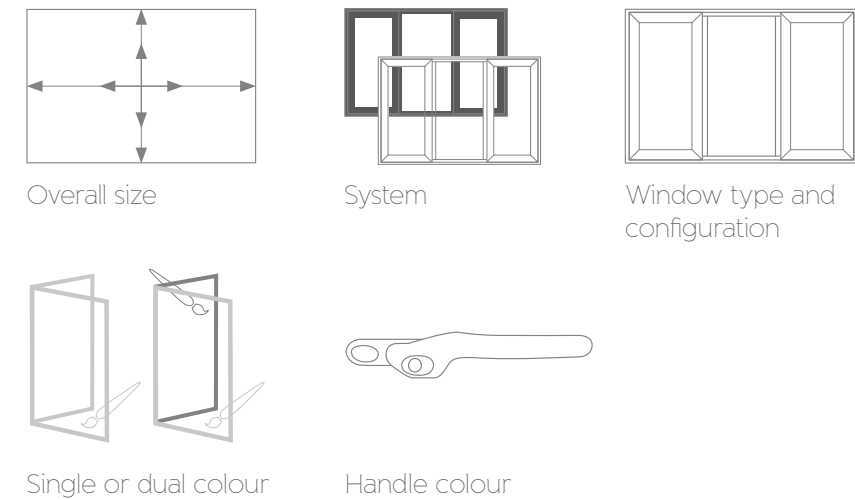

Bespoke to you...

Your window, your way

At Origin, we believe that the creation and manufacture of your windows is a very personal experience - it's an expression of who you are in style, practicality and functionality. So that's why every element of our windows are personalisable and tailored to you.

Specify your overall size, your desired configuration that works for your home and family's requirements, your colour scheme and handle choice and let us manufacture windows that can help make your home the best it can be.

From the smallest spaces through to grand mass coverings, we've done it all.

Popular colours...

Dual Colour:
9910G (Hipca White) in, 7016M (Anthracite Grey) out

Colours shown throughout this brochure may not be 100% representative. Visit your local showroom or contact Origin directly for physical samples.

Even the gasket and seal colour is your choice

The following colours are also available:

Door colour	Recommended seal colour
A. 7015M and 9007M	Slate Grey
B. 7016M	Anthracite Grey
C. 7021M and 9005M	Black
D. 9910G and 9910M	White
E. Natural Oak and Golden Oak	Light Oak