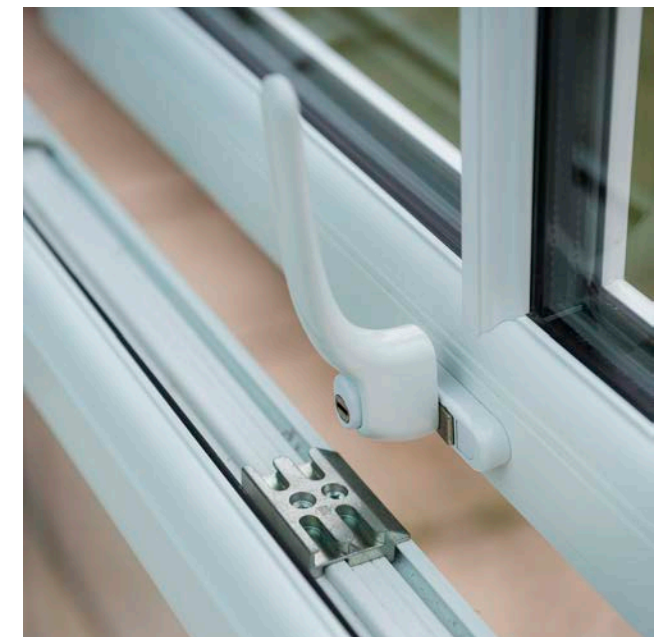

ENHANCED SECURITY FEATURES

All the very latest secure mechanisms are incorporated into the system, including a multi-point lock.