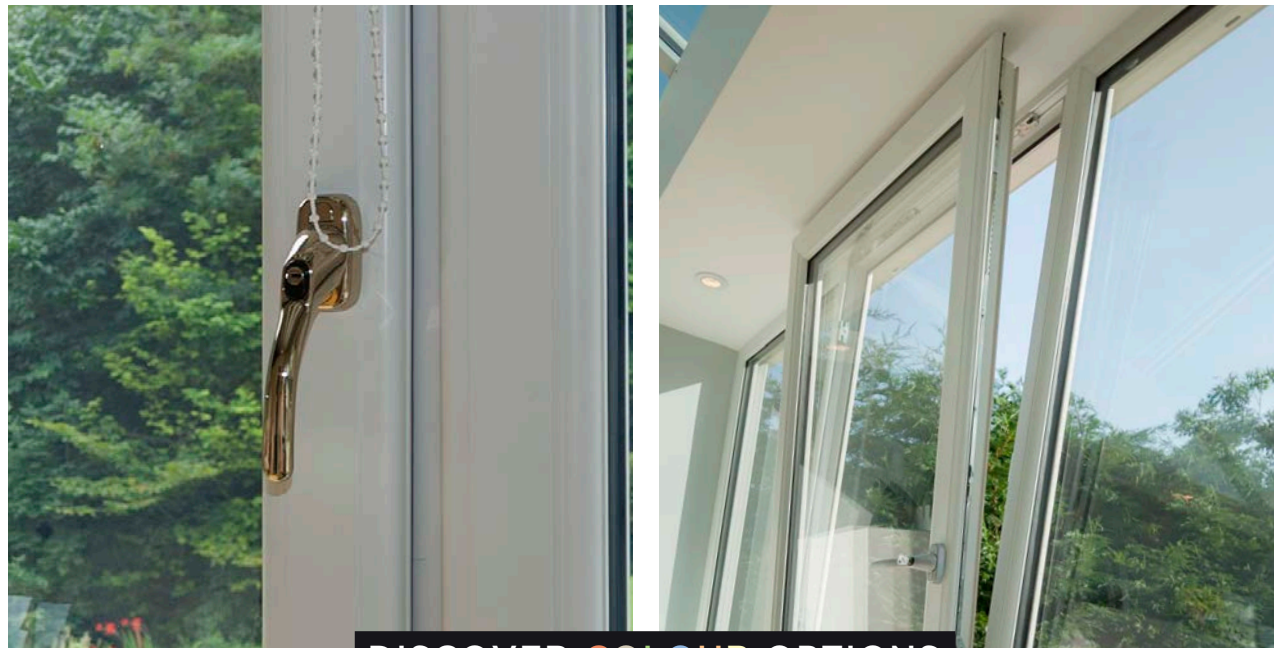

DISCOVER COLOUR OPTIONS
ON PAGE 51

Select
YOUR STYLE
Customise your handles,
hardware and colour.
See page 53

TILT & TURN WINDOWS

Incredibly versatile and increasingly popular, our tilt and turn windows are perfect for homes of all shapes, sizes and ages.

VARIED VENTILATION

Tilt and turn windows can be opened either partially or fully, allowing you to control the amount of air that enters your property.

EASY TO CLEAN

When fully opened, both internal and external panes of glass can be cleaned from the safety of your home.

STRONG & SECURE

Our tilt and turn windows are fitted with state-of-the-art locking mechanisms that'll keep would-be intruders out.