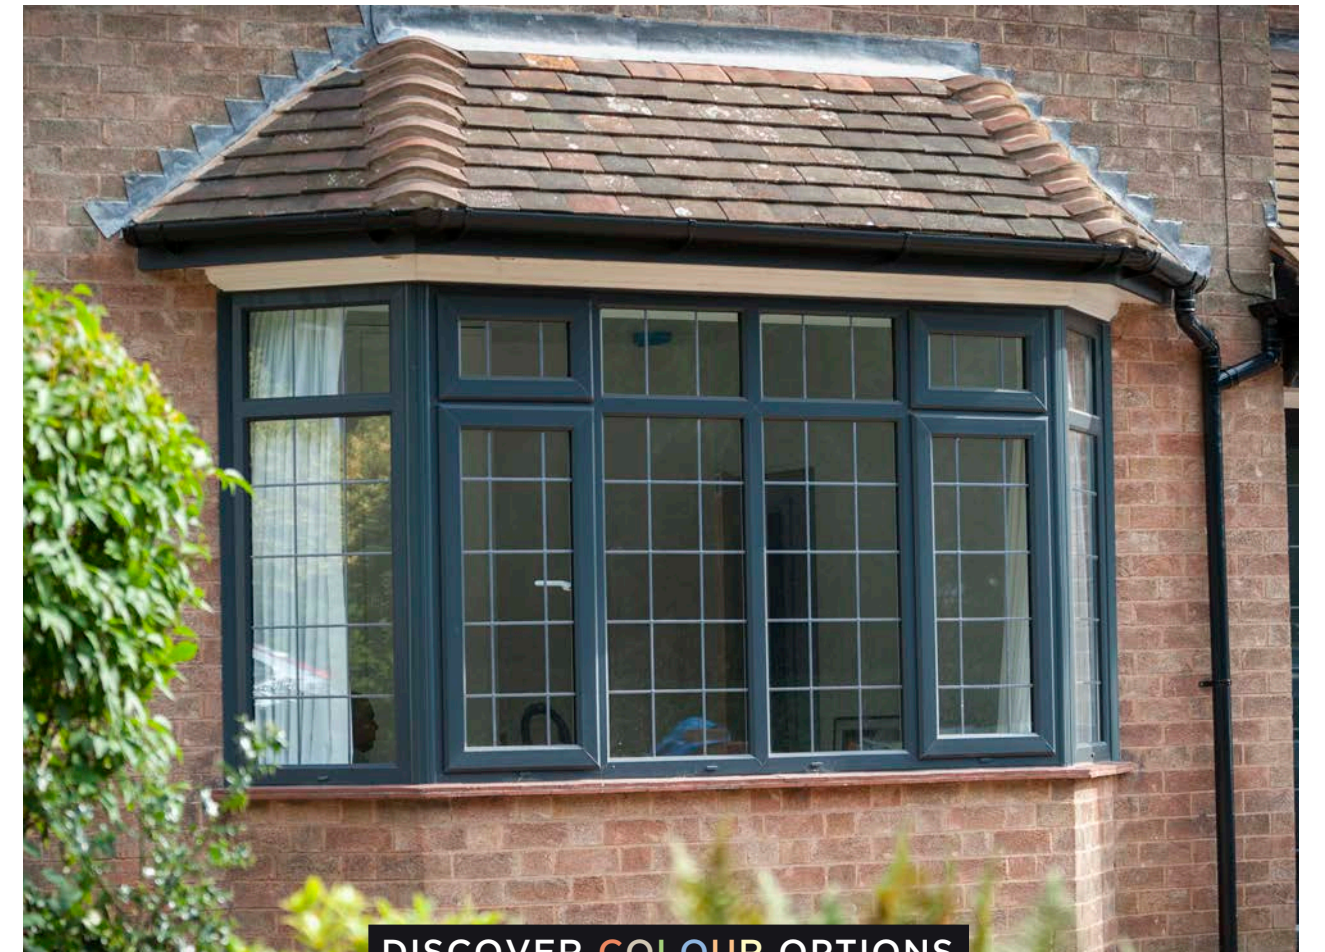

Select
YOUR STYLE
Customise your handles,
hardware and colour.
See page 53

DISCOVER COLOUR OPTIONS
ON PAGE 51

BAY AND BOW WINDOWS

Bay and bow windows allow for extra light to fill your room, creating a warm and welcoming environment within your home.

- **UNIQUELY YOURS**
  Our team will work with you to create a bay or bow design that will add to the character of your home.
- **ENERGY EFFICIENT**
  A+-rated as standard, our bay and bow windows will make your home more comfortable all year round.
- **COLOURS & FINISHES**
  Take your pick from our eye-catching collections of colours and finishes.