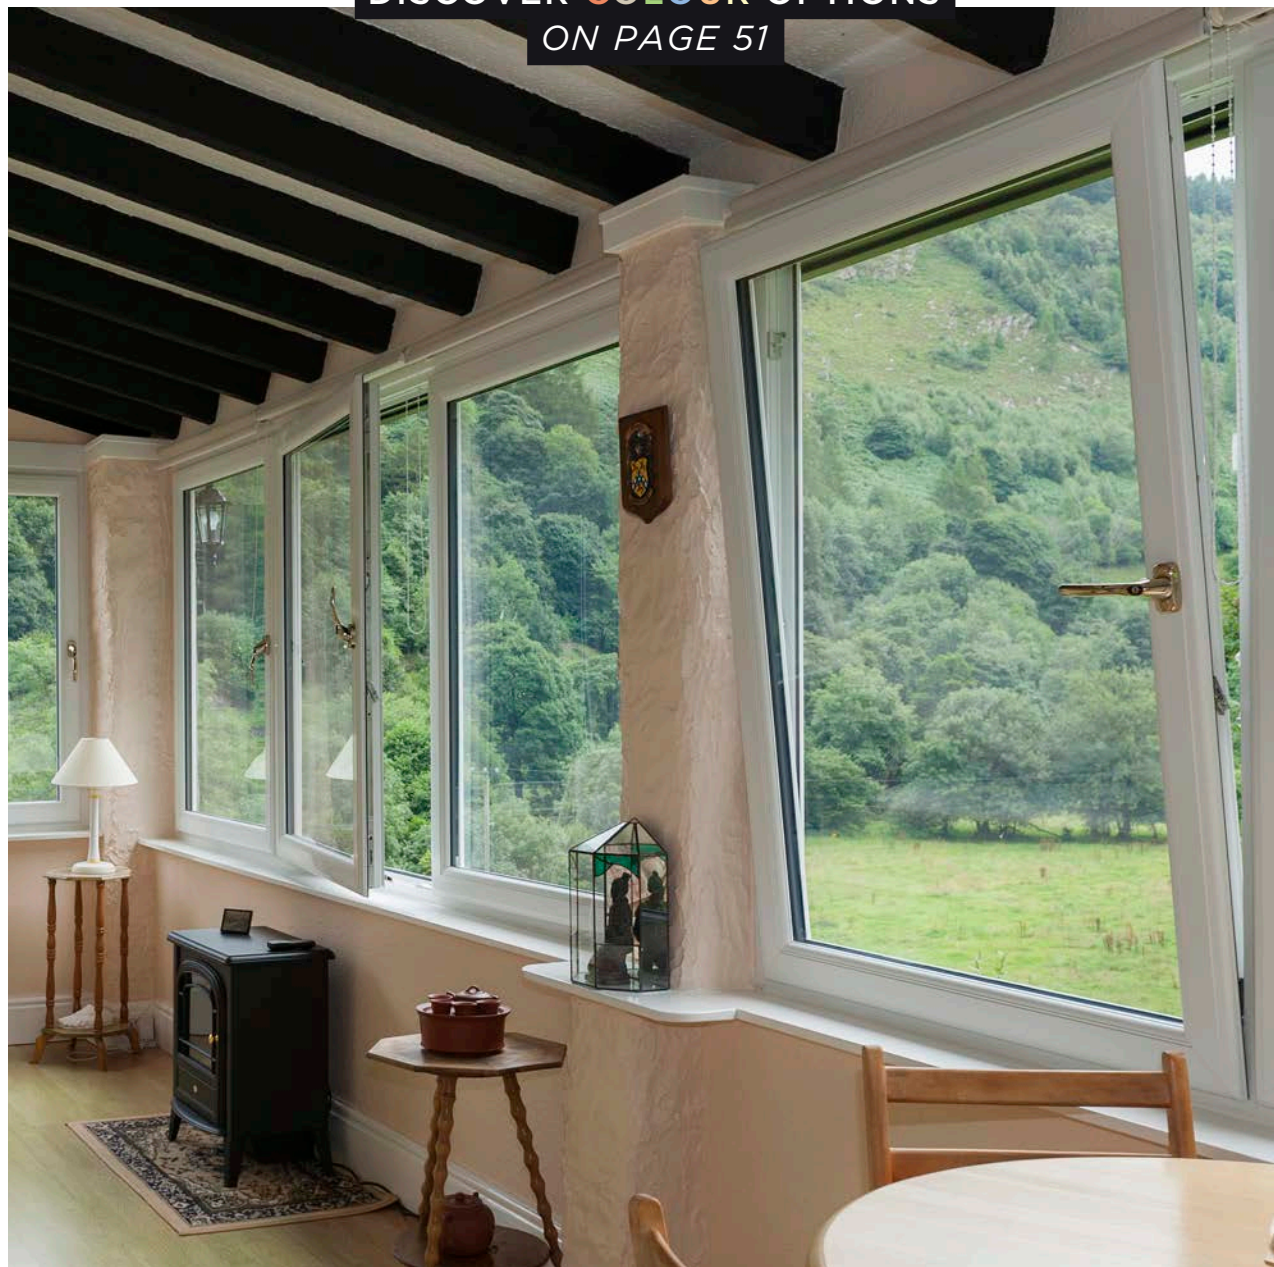

DISCOVER COLOUR OPTIONS
ON PAGE 51

Select
YOUR STYLE
Customise your handles,
hardware and colour.
See page 53

TILT & TURN WINDOWS

Incredibly versatile and increasingly popular, our tilt and turn windows are perfect for homes of all shapes, sizes and ages.

VARIED VENTILATION

Tilt and turn windows can be opened either partially or fully, allowing you to control the amount of air that enters your property.

EASY TO CLEAN

When fully opened, both internal and external panes of glass can be cleaned from the safety of your home.

STRONG & SECURE

Our tilt and turn windows are fitted with state-of-the-art locking mechanisms that'll keep would-be intruders out.