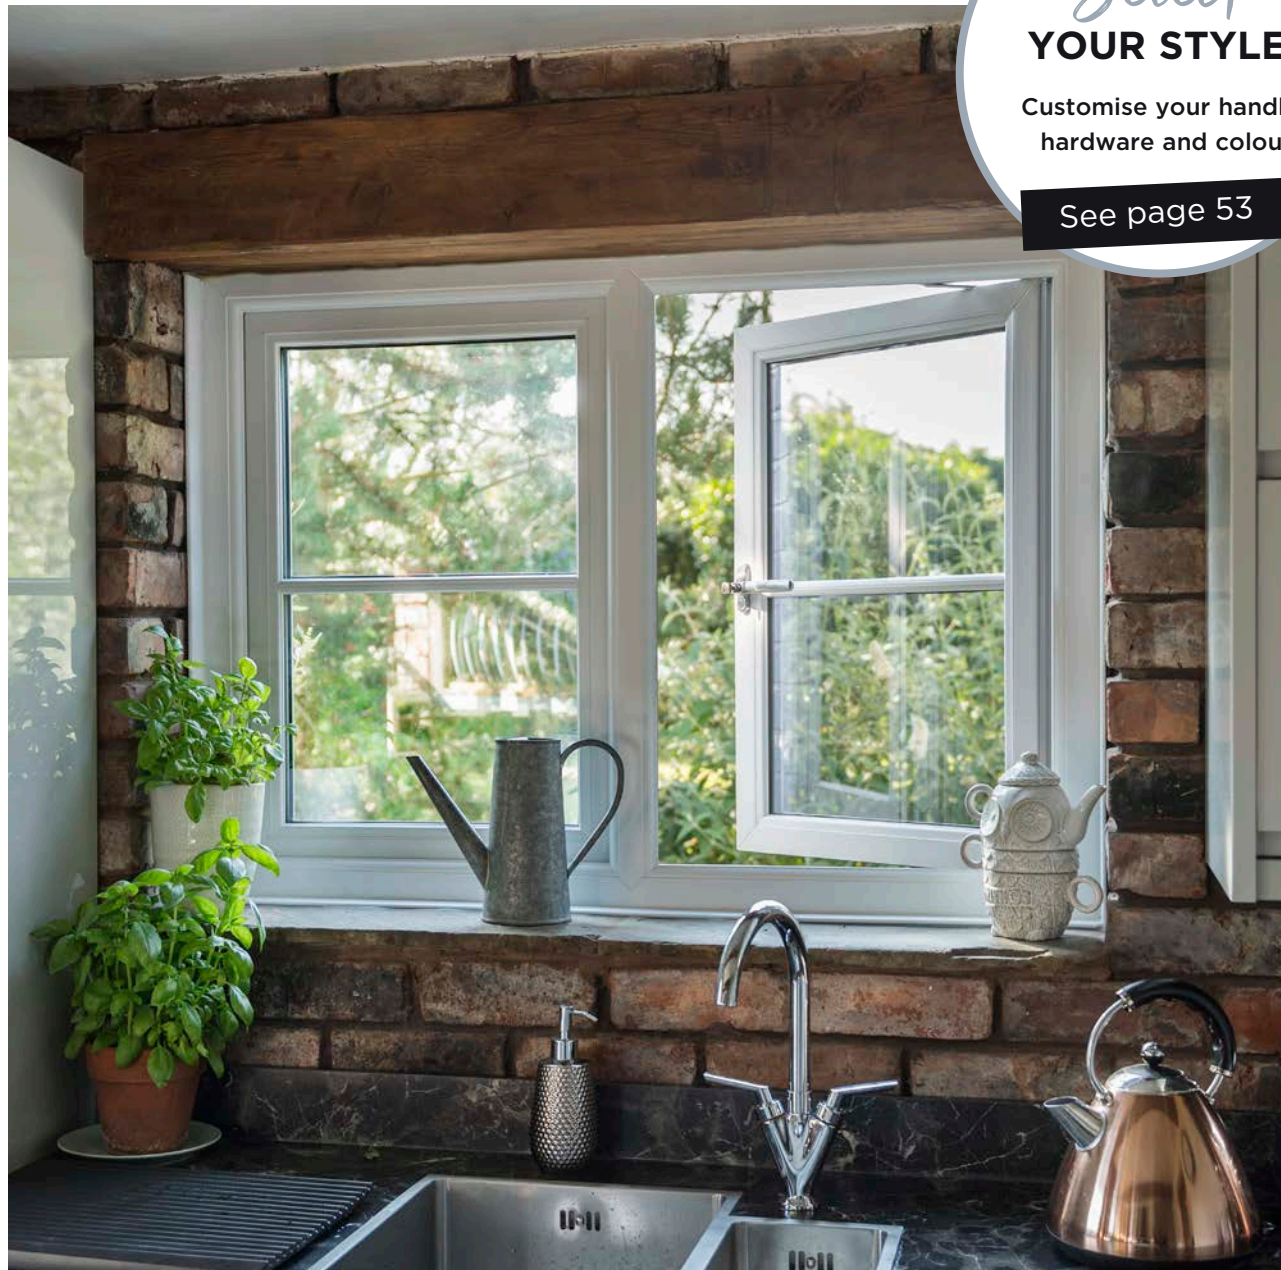

Select
YOUR STYLE
Customise your handles,
hardware and colour.
See page 53

DISCOVER COLOUR OPTIONS
ON PAGE 51

**THE PERFECT BLEND OF IMPROVED
STYLE AND PERFORMANCE**

- **AN AUTHENTIC LOOK**
  The flush fitting of our Envisage and Eclipse frames are ideal for those looking for a clean and minimal design.
- **CAREFULLY CRAFTED HARDWARE**
  You'll be charmed by the variety of traditional and contemporary handles that we have available.
- **EXCEPTIONAL PERFORMANCE**
  Our collection of flush window frames all come with energy-efficient glazing and super secure locking mechanisms as standard.