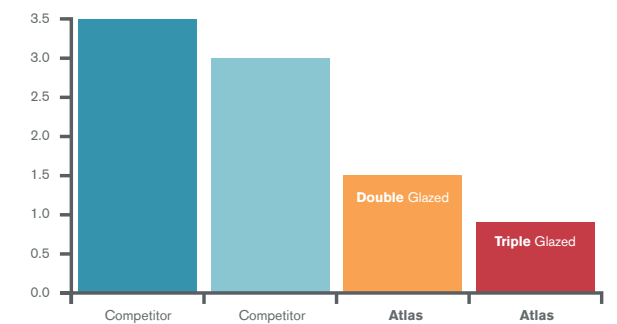

Twice as Efficient