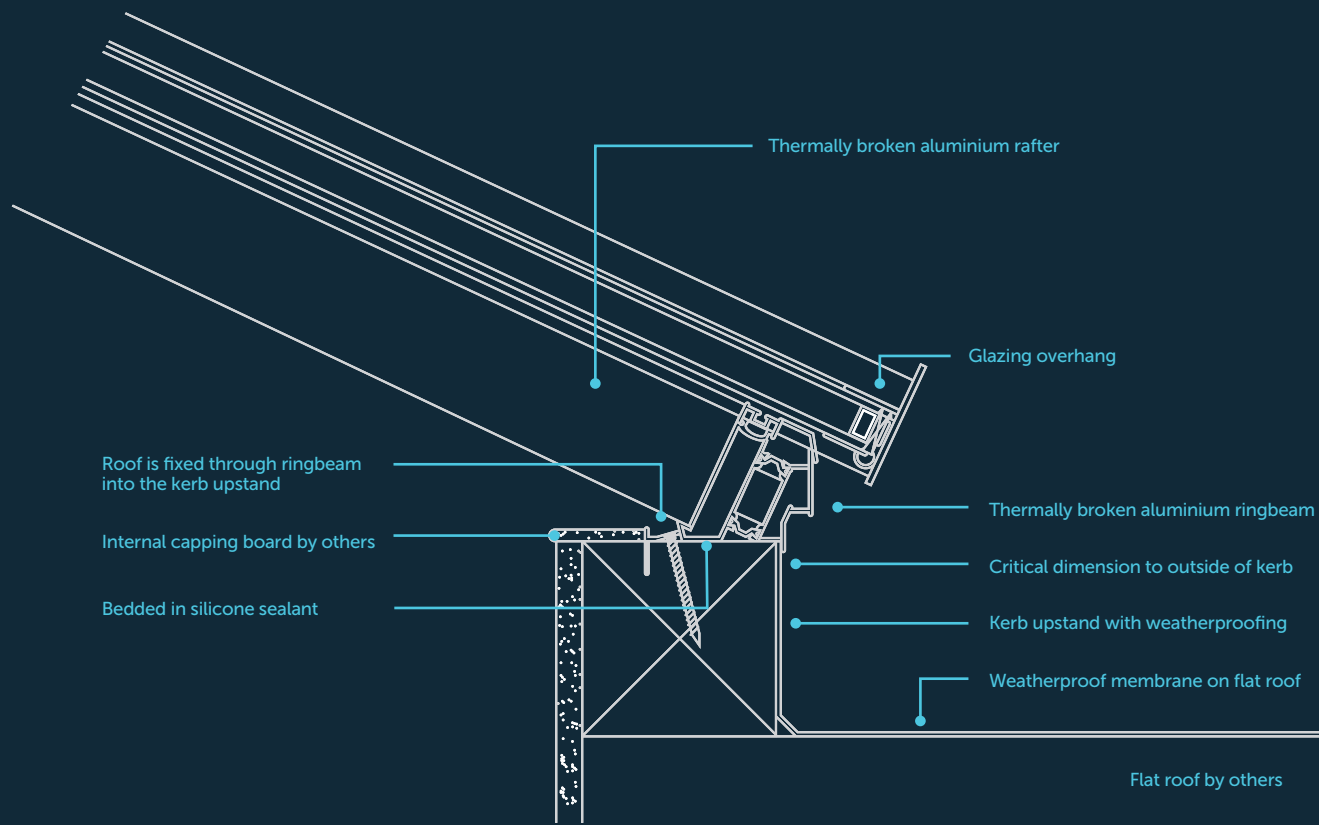

GLASS

Making your room an all-year-round living space

As standard, your Atlas roof glass will be specified to combine heat reflection and thermal insulation with reduced rainfall and traffic noise.

Low-E and Solar control combination coating, with an argon filled cavity, controls the amount of visible light, UV and heat that passes through the glazed unit. Destructive UV rays are reduced by up to 91%, thus offering protection for furniture and fabrics from sun damage.

With self-cleaning technology as standard, your glass will require less maintenance.

Solar control glass

This intelligent glass reflects over 54% of the sun's solar energy, so your new conservatory won't become unbearably hot in summer. Solar glare is reduced too, creating a beautifully ambient environment.

A combination of low emissivity inner glass and argon gas filling means the Atlas solar control glass gives twice the insulation of ordinary double glazing, which reduces energy costs and keeps your conservatory warmer in winter.

Available in neutral, blue and green.

Self-cleaning glass

You'll appreciate the special self-clean coating with a microscopic film which helps daylight and rainwater break-down and wash away dirt and grime.

The self-cleaning technology uses both rain and UV light from the sun to efficiently combat dirt and grime that accumulates on the outside of the window. Therefore resulting in the need for manual cleaning being significantly reduced, providing the ideal solution to cleaning those hard to reach or dangerous areas, leaving you with more time to relax and enjoy your conservatory.

Sunshield Blue

The ultimate in performance glass

Sunshield Blue brings the best performance glazing you can get for your roof. With its blue tint and premium abilities, Sunshield Blue is our ultimate performance glazing.

Technical Specification

High technology solutions for today's roofs

All Atlas roof double glazed units incorporate toughened safety glass and are manufactured to the highest British and European Standards, accredited to BS EN 1279 parts 2 & 3 and BS EN 12150.

	Sunshield Blue Double Glazing	Blue Solar Triple Glazing	Blue Solar Double Glazing
U Value	1.0	0.6	1.2
Solar Factor	18%	40%	46%
Visible Light Transmission	24%	51%	56%
Heat Reflection	82%	60%	54%
UV Protection	91%	88%	80%
Easy Clean Coating	Inc	Inc	Inc
Cavity Fill	Argon	Argon	Argon
Blue Tint	Inc	Inc	Inc

Additional glass options are available on request e.g. acoustic glass and privacy glass