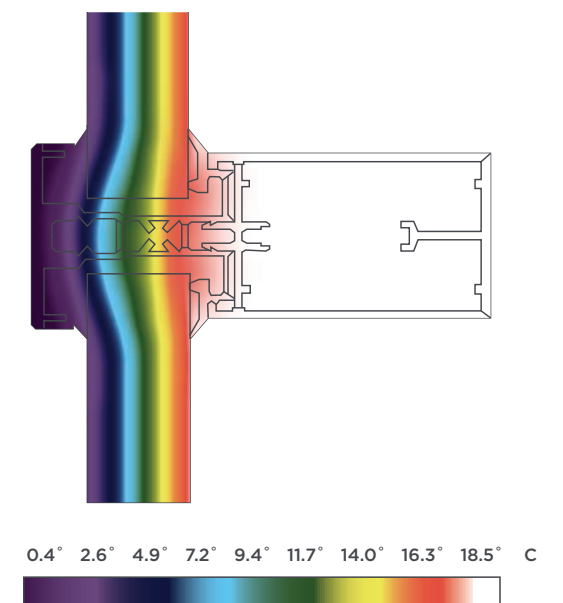

Superior Thermal Performance