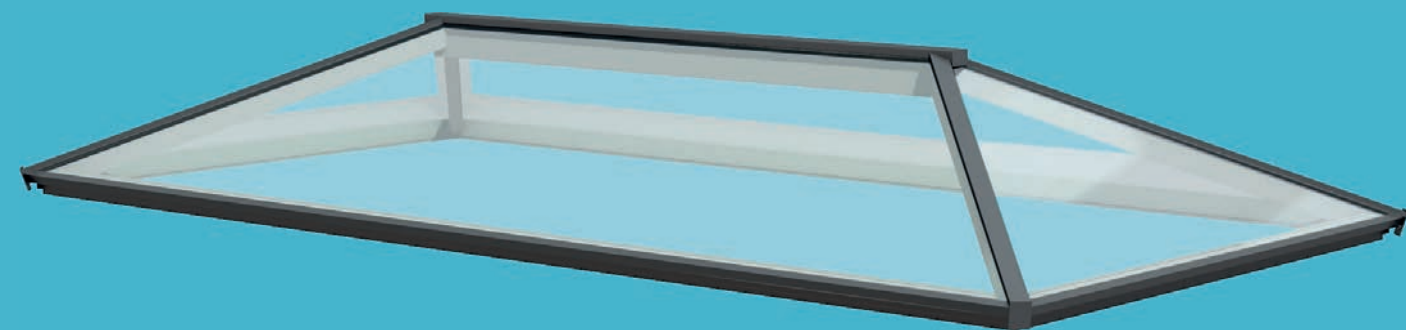

“

THE **BEST VIEW** YOU CAN IMAGINE IS EXACTLY WHAT YOU'LL GET.

”

THINNER STRONGER LIGHTER

Less is definitely more

No clunky bars or supports cluttering the ridge. No thick, chunky profiles dominating the glazing.

Atlas' unique system design is pure engineering magic. Super strong, light, 40mm aluminium frame rafters create slim, elegant roof profiles with excellent thermal performance. Compared to conventional roofs sold by competitors, Atlas slashes the visible width and sight lines of rafters by **30%** and the main internal feature ridge by **70%**.

This unique design creates a feeling of more sky – less roof™ giving you visible elegance to your roof design and appearance, whether you choose an all aluminium structure or PVCu capping – less is definitely more.