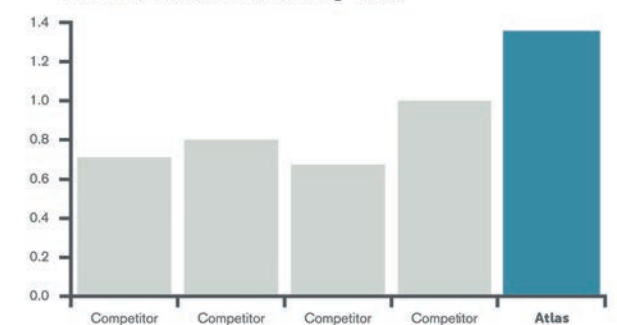

Key Benefits

With thermal insulation performance that's twice as good as the competition, you can enjoy:

- Comfortable, year-round room use
- Reduced risk of condensation
- Lower heating and air conditioning bills

Kn/m2 (Wind and Snowloading Values)