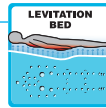

ECSTATIC WAVE

PASSION SPAS EXCLUSIVE COLLECTION

passion
spas | love your senses

SPECIFICATIONS/GENERAL

Dimensions L x W x H.....	305 x 228 x 91 cm
Number of Seats.....	5
Number of Loungers.....	2
Capacity in Liter.....	1650
Dry Weight in kg.....	500
Full Weight in kg.....	2150
Shell Material.....	Aristech® Acrylic with Vinylester and Polyester
Synthetic Maintenance Free Cabinet.....	Standard
Removable Side Panels.....	4
Durable Support System.....	Synthetic
Everlast™ Full Floor Support Material.....	Polyester
High Density Urethane Insulation.....	Standard
Cup Holders.....	6

SPECIAL FEATURES

Soft Air Massage System.....	Standard
Aqua Rolling Massage.....	Standard
Intense Therapy Zone Massage.....	Standard
Therapy Wave Zone Massage.....	Standard
Levitation Bed.....	Standard
Molded Headrest Soft Pillows with LED Light.....	6
StarBrite Interior LED Light System.....	Standard
Waterfall Massage.....	Standard
Exterior Corner LED Lighting.....	2
Aromatherapy System.....	Standard
Ozone Sanitation System.....	Standard
UV Synergy System.....	Standard
Ultra Efficient Dual-Wrap Cabinet Insulation.....	Standard
5/4 Ultra Efficient Walk-On Cover.....	Optional
Wifi Ready.....	Standard