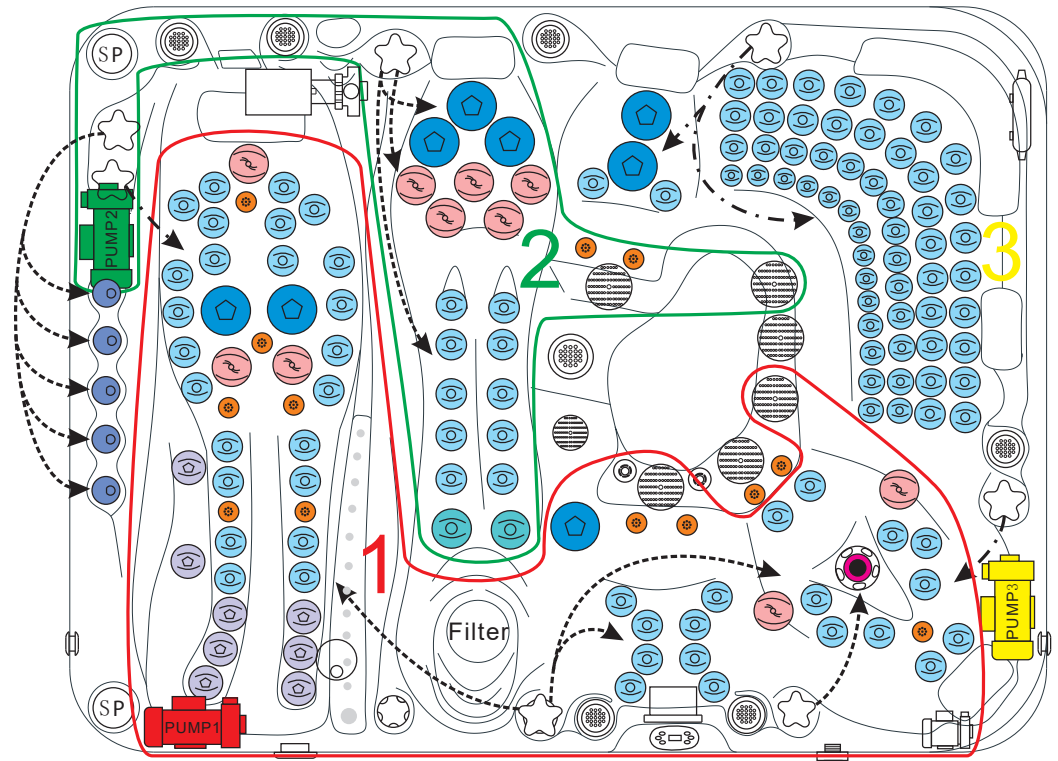

ECSTATIC WAVE

PASSION SPAS EXCLUSIVE COLLECTION

passion
spas | love your senses

SPECIFICATIONS/GENERAL

Dimensions L x W x H.....	305 x 228 x 91 cm
Number of Seats.....	5
Number of Loungers.....	2
Capacity in Liter.....	1650
Dry Weight in kg.....	500
Full Weight in kg.....	2150
Shell Material.....	Aristech® Acrylic with Vinylester and Polyester
Synthetic Maintenance Free Cabinet.....	Standard
Removable Side Panels.....	4
Durable Support System.....	Synthetic
Everlast™ Full Floor Support Material.....	Polyester
High Density Urethane Insulation.....	Standard
Cup Holders.....	6

ELECTRICAL SYSTEM

Voltage.....	230/380 V
Amperage.....	32 Amp - 230V / 16 Amp - 380 V
Full Flow Electric Heater.....	3 kw
Control System.....	Balboa 6031XZ
Light (18 x Multi Color LED).....	Standard
Electronic Topside Control.....	Balboa TP800

passion
spas | love your senses

ECSTATIC WAVE

PASSION SPAS EXCLUSIVE COLLECTION

POWER SUPPLY
1x 16A/380V

	Waterjet 153950	5pcs		Air Control 150827		Speaker 150321
	Clusterjet 150293	8pcs		Water Diverter 150493		Controller & Heater 152222
	Clusterjet 151322	110pcs		Water/Air Control 150520		Drainage 150511
	Clusterjet 152186	2pcs		Aromatherapy 150560		WTC50 Circ. Pump 150817
	Mini Jet 150126	10pcs		UV lamp 150777		LP300 Mass. Pump 150818
	Power Jet 150155	8pcs		Pillow 150403		TP800 Display 151061
	Swim Jet 150202	1pc		Corner Pillow 150387		Diverter Pump 150828
	Blowerjet 150561	13pcs		Filter lid Black 159111		
	Spa Light 150766	6pcs		Filter 4ch-949 151131		
	Spa Light 150781	1pc				
	Suction 150516	1pc				
	Suction 150517	6pcs				