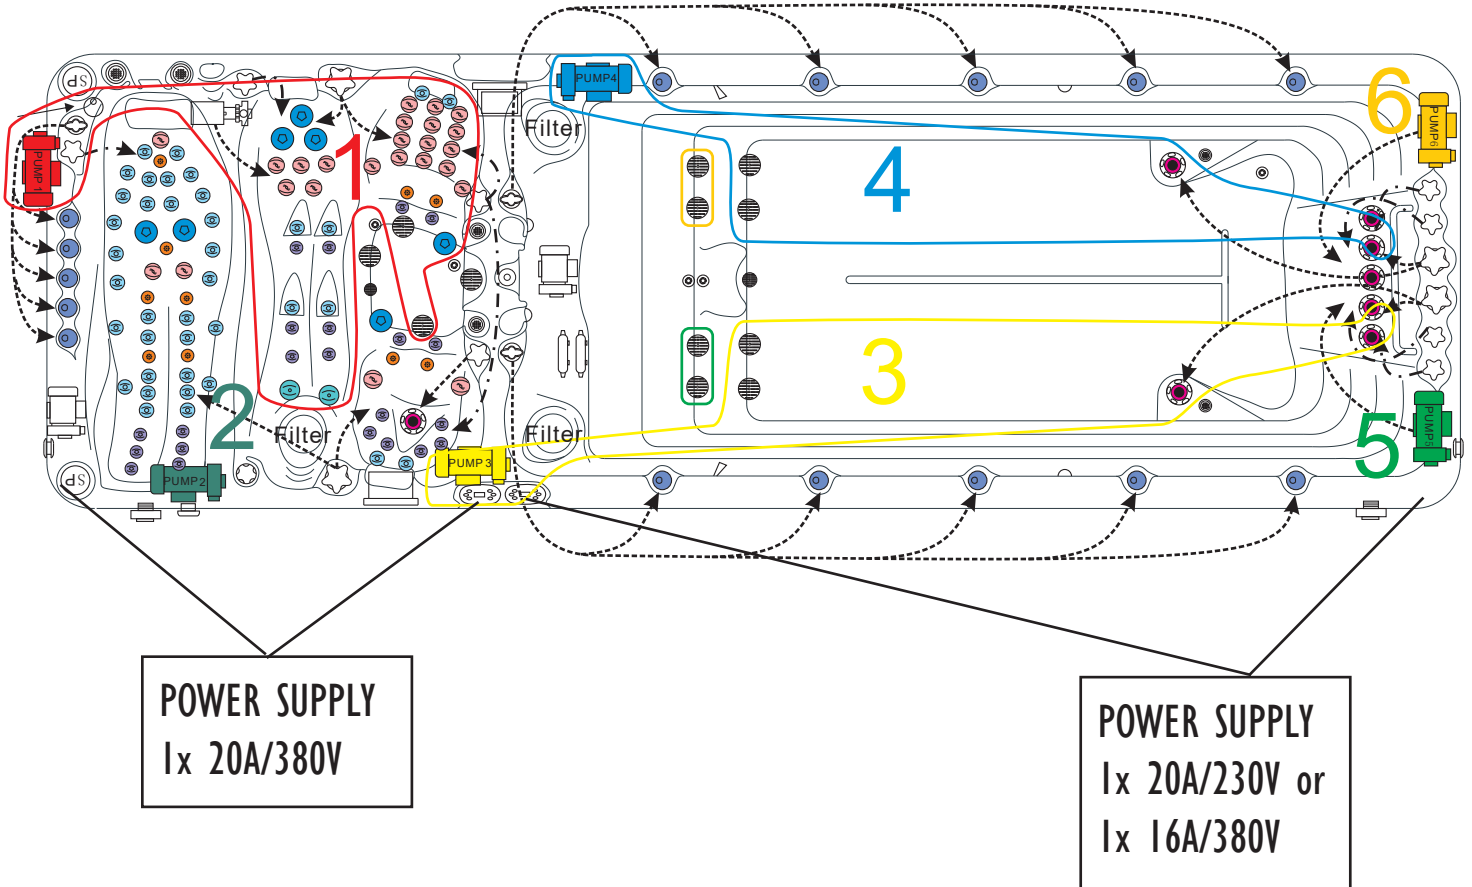

SWIMSPA ENERGY - ENERGY DEEP

PASSION SPAS SPORT- EN FITNESS COLLECTION

passion
spas | love your senses

SPECIFICATIONS/GENERAL

Dimensions LxW x H.....	720x228 x 128/152 cm
Number of Seats.....	2
Number of Loungers.....	1
Capacity in Liter.....	14000/16000
Dry Weight in kg.....	1650/1800
Full Weight in kg.....	15650/17800
Shell Material.....	Aristech® Acrylic with Vinylester and Polyester
Synthetic Maintenance Free Cabinet.....	Standard
Removable Side Panels.....	8
Cabinet Material.....	Synthetic
Durable Support System.....	Synthetic
Everlast™ Full Floor Support Material.....	Polyester
High Density Urethane Insulation.....	Standard
Cup Holders.....	4

ELECTRICAL SYSTEM

Voltage.....	230/380 V
Amperage.....	20 Amp - 380V / 60 Amp - 230 V
Full Flow Electric Heater.....	3 kw
Control System.....	Balboa GS523DZ
Light (18 x Multi Color LED).....	Standard
Electronic Topside Control.....	Balboa TP600

SWIMSPA ENERGY - ENERGY DEEP

PASSION SPAS SPORT- EN FITNESS COLLECTION

passion
spas | love your senses

	Waterjet 153950	15pcs		Water Control	152198		Speaker	150321
	Clusterjet 150293	22pcs		Water Diverter	150493		Controller & Heater	152220
	Clusterjet 151322	36pcs		Air/Water Control	150520		Controller & Heater	152222
	Clusterjet 152186	2pcs		Optional Air Pump	150827		Drainage	150511
	Mini Jet 150126	24pcs		Aromatherapy	150560		WTC50 Circ. Pump	150861
	Power Jet 150155	7pcs		UV-lamp	150777		LP300 Mass. Pump	150818
	Swim Jet 152200	4pcs		Pillow	150403		TP600 Display	151059
	Swim Jet 150202	3pcs		Filter lid Black	159111		Diverter Pump	150828
	Blowerjet 150561	10pcs		Filter 4ch-949	151131			
	Spa Light 150766	6pcs		Suction	150516			
				Suction	150517			