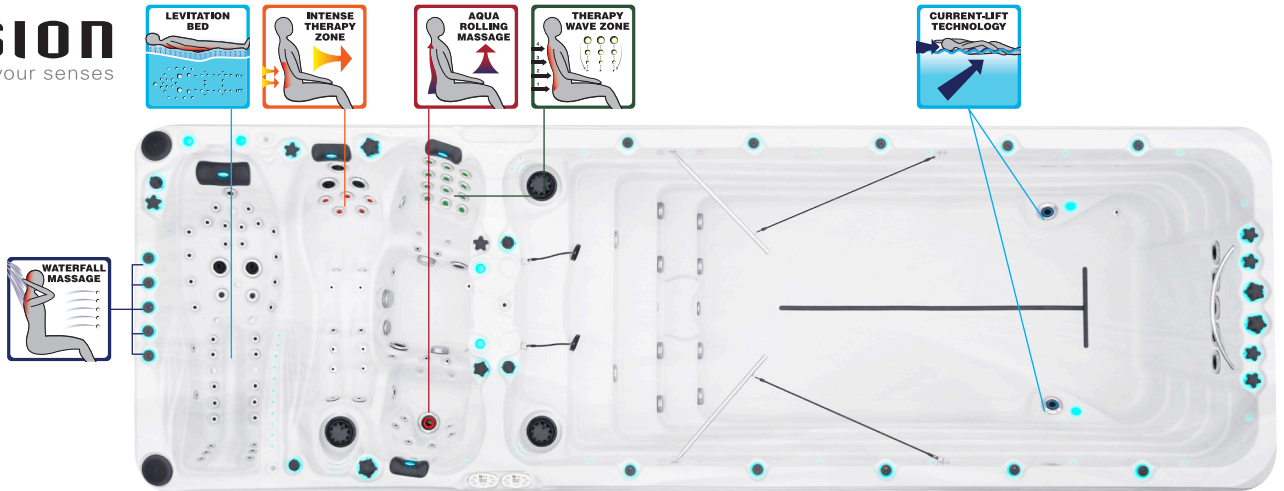

SWIMSPA ENERGY - ENERGY DEEP

PASSION SPAS SPORT- EN FITNESS COLLECTION

passion
spas | love your senses

SPECIFICATIONS/GENERAL

Dimensions LxW x H.....	720x228 x 128/152 cm
Number of Seats.....	2
Number of Loungers.....	1
Capacity in Liter.....	14000/16000
Dry Weight in kg.....	1650/1800
Full Weight in kg.....	15650/17800
Shell Material.....	Aristech® Acrylic with Vinylester and Polyester
Synthetic Maintenance Free Cabinet.....	Standard
Removable Side Panels.....	8
Cabinet Material.....	Synthetic
Durable Support System.....	Synthetic
Everlast™ Full Floor Support Material.....	Polyester
High Density Urethane Insulation.....	Standard
Cup Holders.....	4

WATER SYSTEM

Total jets.....	110
Water Jets, Stainless Steel.....	104
Air Injector Jets.....	10
Air Control Valve.....	3
Filters / Surface.....	(2) 50 Square Feet
Top Access Skim Filter.....	High-Volume Vortex Skimmer
Floor Drain.....	1
External Drain.....	1
Hi Flow Suctions.....	4
Water Diverter Valve.....	2
Power Swim Jets.....	4
Floor Swim Jets.....	2
5" Massage Jets, Directional, Rotational and Pulsational.....	6
3" Directional Jets.....	26
2" Directional Jets.....	71
Ozone Jets.....	1

SPECIAL FEATURES

Soft Air Massage System.....	Standard
Molded Headrest Soft Pillows with LED Light.....	3
StarBrite Interior LED Light System.....	Standard
Audio System with iPod docking station, 2 built-in speakers.....	Standard
Water Fall Massage.....	Standard
Exterior Corner LED Lighting.....	2
Aromatherapy System.....	Standard
Ozone Sanitation System.....	Standard
Synergy Water Maintenance System.....	Standard
Ultra Efficient Dual-Wrap Cabinet Insulation.....	Standard
5/4 Ultra Efficient Walk-On Cover.....	Standard
Wifi Ready.....	Standard