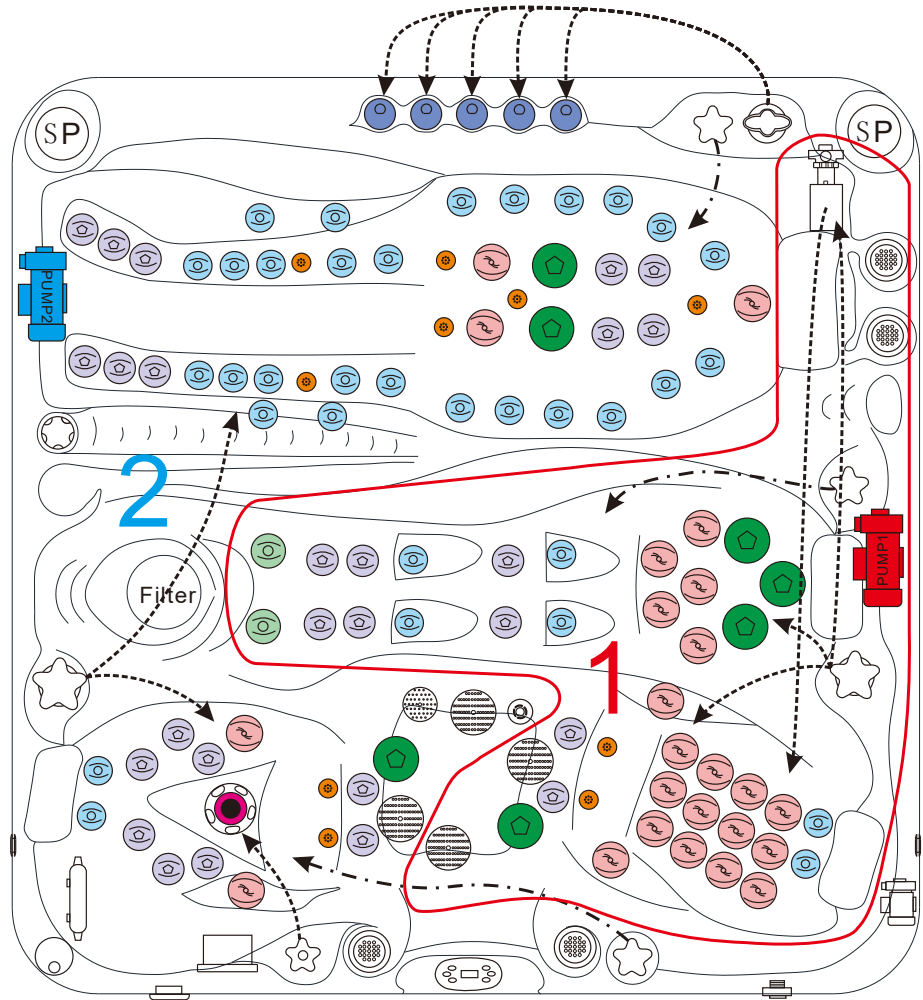

EUPHORIA

PASSION SPAS EXCLUSIVE COLLECTION

passion
spas | love your senses

SPECIFICATIONS/GENERAL

Dimensions LxW x H.....	230x230x91 cm
Number of Seats.....	2
Number of Loungers.....	1
Capacity in Liter.....	1550
Dry Weight in kg.....	405
Full Weight in kg.....	2100
Shell Material.....	Aristech® Acrylic with Vinylester and Polyester
Synthetic Maintenance Free Cabinet.....	Standard
Removable Side Panels.....	4
Cabinet Material.....	Synthetic
Durable Support System.....	Synthetic
Everlast™ Full Floor Support Material.....	Polyester
High Density Urethane Insulation.....	Standard
Cup Holders.....	4

PUMP INFORMATION

Massage Pump 1: LX LP300.....	2,2 kW
Massage Pump 2: LX LP300.....	2,2 kW
Filtration Pump: LX WTC50M.....	250W
Air Pump: LX AP300.....	300W

ELECTRICAL SYSTEM

Voltage.....	230/380 V
Amperage.....	230V-20A/380V-16A
Full Flow Electric Heater.....	3 kW
Control System.....	Balboa BP600
Light (18 x Multi Color LED).....	Standard
Electronic Topsides Control.....	Balboa TP800

passion
spas | love your senses

EUPHORIA

PASSION SPAS EXCLUSIVE COLLECTION

POWER SUPPLY
1x 20A/230V or
1x 16A/380V

	Waterjet 153950	5pcs		Water Control	152198		Speaker	150321
	Clusterjet 150293	26pcs		Water Diverter	150493		Controller & Heater JZ6013x1	152220
	Clusterjet 151322	34pcs		Air Control	150520		Drainage	150511
	Clusterjet 152186	2pcs		Water Diverter	152029		WTC50 Circ. Pump	150817
	Mini Jet 150126	24pcs		Aromatherapy	150560		LP300 Mass. Pump	150818
	Power Jet 150155	2pcs		UV lamp	150777		LP300 Mass. Pump	150818
	Swim Jet 150202	1pc		Big Rectangular Pillow	150404		TP800 Display	151061
	Blowerjet 150561	10pcs		Small Rectangular Pillow	150403		Water Diverter Pump	150828
	Spa Light 150766	4pcs		Filter lid Black	159111			
	Suction 150516	1pc		Filter 4ch-949	151131			
	Suction 150517	4pcs						