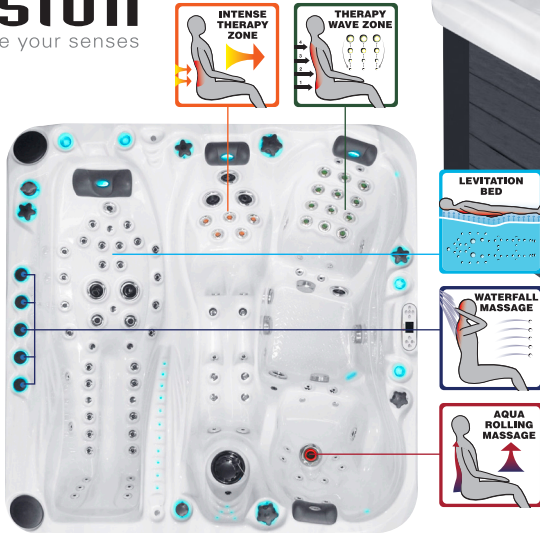

EUPHORIA

PASSION SPAS EXCLUSIVE COLLECTION

passion
spas | love your senses

SPECIFICATIONS/GENERAL

Dimensions LxW x H.....	230x230x91 cm
Number of Seats.....	2
Number of Loungers.....	1
Capacity in Liter.....	1550
Dry Weight in kg.....	405
Full Weight in kg.....	2100
Shell Material.....	Aristech® Acrylic with Vinylester and Polyester
Synthetic Maintenance Free Cabinet.....	Standard
Removable Side Panels.....	4
Cabinet Material.....	Synthetic
Durable Support System.....	Synthetic
Everlast™ Full Floor Support Material.....	Polyester
High Density Urethane Insulation.....	Standard
Cup Holders.....	4

WATER SYSTEM

Total jets.....	104
Water Jets, Stainless Steel.....	94
Air Injector Jets.....	10
Air Control Valve.....	3
Filters / Surface.....	(1) 50 Square Feet
Top Access Skim Filter.....	High-Volume Vortex Skimmer
Floor Drain.....	1
External Drain.....	1
Hi Flow Suctions.....	4
Water Diverter Valve.....	2
5" Massage Jets, Directional, Rotational and Pulsational.....	6
3" Directional Jets.....	26
2" Directional Jets.....	71
Ozone Jets.....	1

SPECIAL FEATURES

Soft Air Massage System.....	Standard
Molded Headrest Soft Pillows with LED Light.....	4
StarBrite Interior LED Light System.....	Standard
Audio System with iPod docking station, 2 built-in speakers.....	Standard
Water Fall Massage.....	Standard
Cascade Creek Water Fall.....	1
Exterior Corner LED Lighting.....	2
Aromatherapy System.....	Standard
Ozone Sanitation System.....	Standard
Synergy Water Maintenance System.....	Standard
Ultra Efficient Dual-Wrap Cabinet Insulation.....	Standard
5/4 Ultra Efficient Walk-On Cover.....	Standard
Wifi Ready.....	Standard