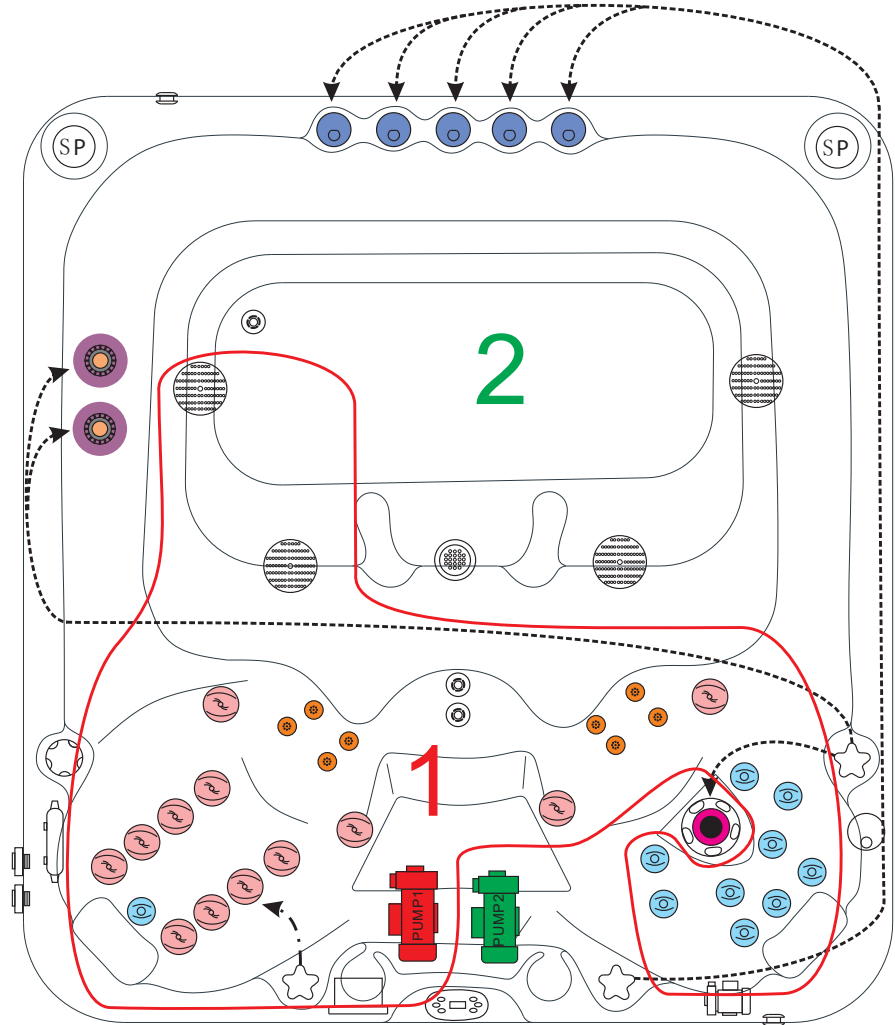

WATER SYSTEM

Total jets.....	37
Water Jets, Stainless Steel.....	33
Air Injector Jets.....	4
Air Control Valve.....	3
Filters / Surface.....	(1) 50 Square Feet
Top Access Skim Filter.....	High-Volume Side Load Skimmer
Floor Drain.....	1
External Drain.....	1
Hi Flow Suctions.....	4
Water Diverter Valve.....	1
6" Aqua Rolling Jets.....	1
6" Biker Jets.....	2
3" Rotational Jets.....	12
2" Directional Jets.....	13
Ozone Jets.....	1

PUMP INFORMATION

Massage Pump 1: LX LP300.....	2.2 kw
Massage Pump 2: LX LP300.....	2.2 kw
Filtration Pump: LX WTC50M.....	250 w
Air Pump: LX AP300.....	300W

ELECTRICAL SYSTEM

Voltage.....	230/380 V
Amperage.....	32 Amp - 230V / 16 Amp - 380 V
Full Flow Electric Heater.....	3 kw
Control System.....	Balboa JZ6013x1
Light (18 x Multi Color LED).....	Standard
Electronic Topside Control.....	Balboa TP600

passion
spas | love your senses

EXERCISE

PASSION SPAS SPORT- EN FITNESS COLLECTION

POWER SUPPLY
1x 16A/380V or
1x 20A/230V

-  Waterjet 153950 10pcs
-  Clusterjet 151322 10pcs
-  Mini Jet 150126 12pcs
-  Swim Jet 150202 6pcs
-  Jet
-  Blowerjet 150561 8pcs
-  Spa Light 150766 1pc
-  Suction 150517 4pcs