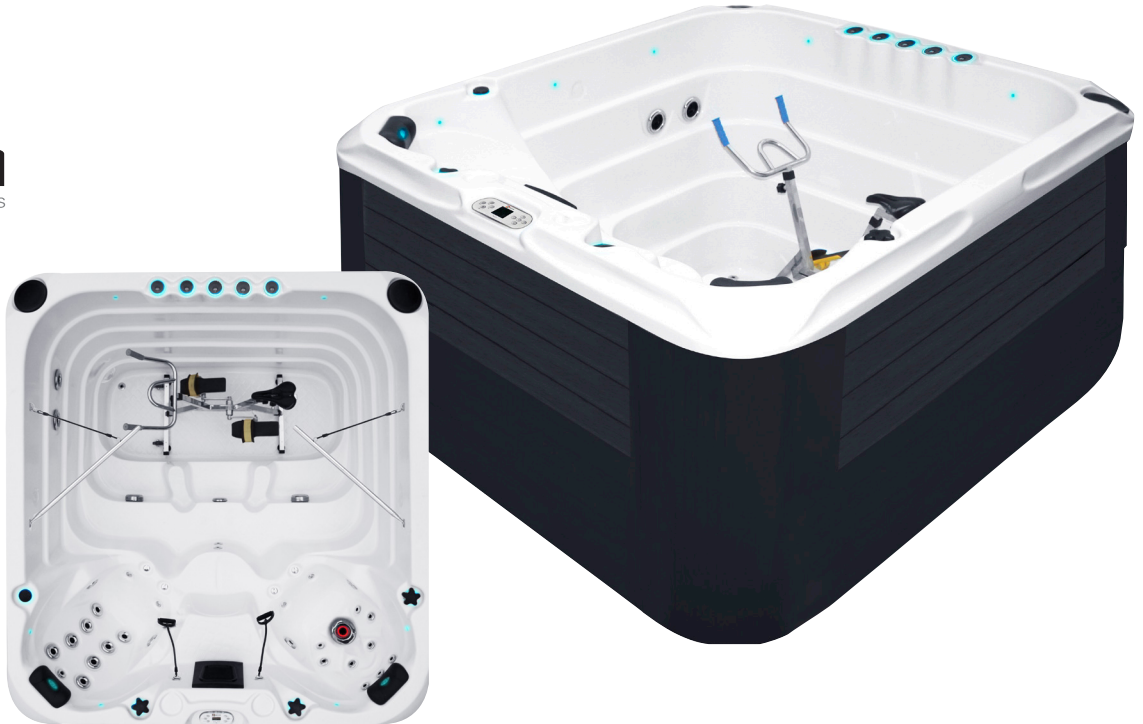

passion
spas | love your senses

EXERCISE

PASSION SPAS SPORT- EN FITNESS COLLECTION

SPECIFICATIONS/GENERAL

Dimensions L x W x H.....	250 x 226 x 165 cm
Number of Seats.....	3
Capacity in Liter.....	3800
Dry Weight in kg.....	525
Full Weight in kg.....	4325
Shell Material.....	Aristech® Acrylic with Vinylester and Polyester
Synthetic Maintenance Free Cabinet.....	Standard
Removable Side Panels.....	4
Durable Support System.....	Synthetic
Everlast™ Full Floor Support Material.....	Polyester
High Density Urethane Insulation.....	Standard
Cup Holders.....	2

WATER SYSTEM

Total jets.....	37
Water Jets, Stainless Steel.....	33
Air Injector Jets.....	4
Air Control Valve.....	3
Filters / Surface.....	(1) 50 Square Feet
Top Access Skim Filter.....	High-Volume Side Load Skimmer
Floor Drain.....	1
External Drain.....	1
Hi Flow Suctions.....	4
Water Diverter Valve.....	1
6" Aqua Rolling Jets.....	1
6" Biker Jets.....	2
3" Rotational Jets.....	12
2" Directional Jets.....	13
Ozone Jets.....	1

SPECIAL FEATURES

Soft Air Massage System.....	Standard
Molded Headrest Soft Pillows with LED Light.....	2
StarBrite Interior LED Light System.....	Standard
Waterfall Massage.....	Standard
Aqua Bike.....	Standard
Ozone Sanitation System.....	Standard
UV Synergy System.....	Standard
Ultra Efficient Dual-Wrap Cabinet Insulation.....	Standard
5/4 Ultra Efficient Walk-On Cover.....	Optional

PUMP INFORMATION

Massage Pump 1: LX LP300.....	2.2 kw
Massage Pump 2: LX LP300.....	2.2 kw
Filtration Pump: LX WTC50M.....	250 w
Air Pump: LX AP300.....	300W

ELECTRICAL SYSTEM

Voltage.....	230/380 V
Amperage.....	32 Amp - 230V / 16 Amp - 380 V
Full Flow Electric Heater.....	3 kw
Control System.....	Balboa JZ6013x1
Light (18 x Multi Color LED).....	Standard
Electronic Topside Control.....	Balboa TP600