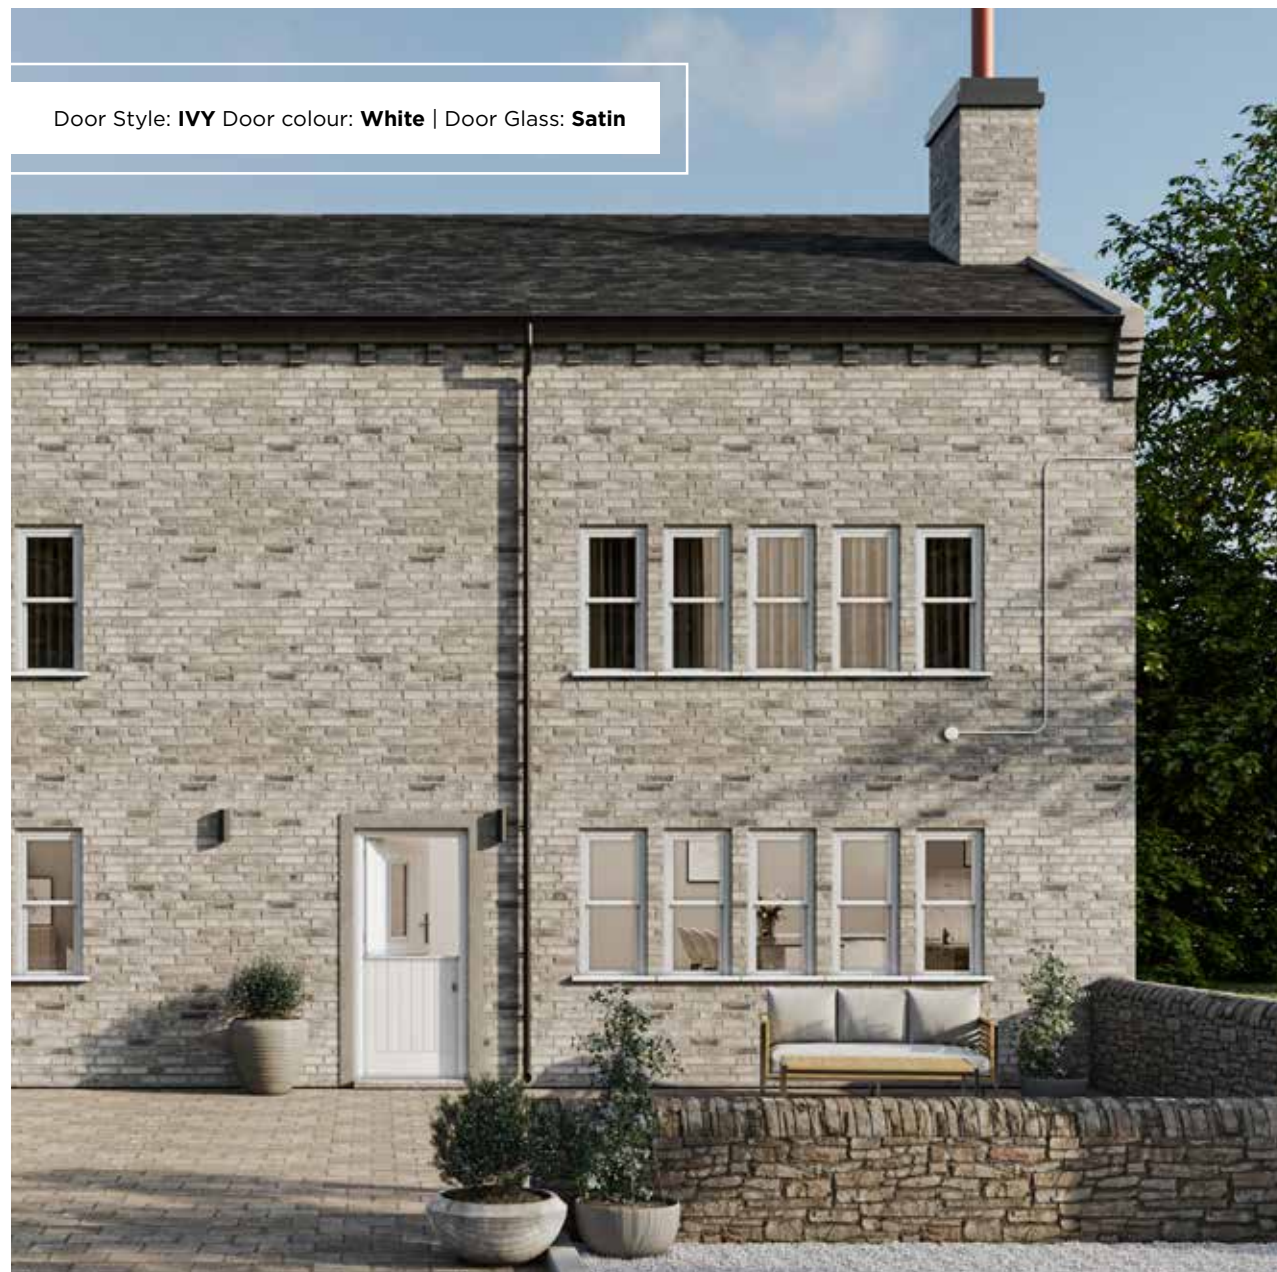

# LINKS SAKURA LONG

A full length decorative glass alternative to the standard Links Sakura.

Door Colour: **Mulberry**  
Door Glass: **Quantum**

Door Colour: **Wedgewood**  
Door Glass: **Deco**

Door Colour: **Shadow**  
Door Glass: **Graphite**

# STABLE DOORS

The Forté Stable door offers versatility and aesthetic appeal, allowing homeowners to enjoy fresh air while ensuring security.

Over time, stable doors have transcended their traditional roles, finding places in residential homes where they add a touch of rustic elegance and practicality.