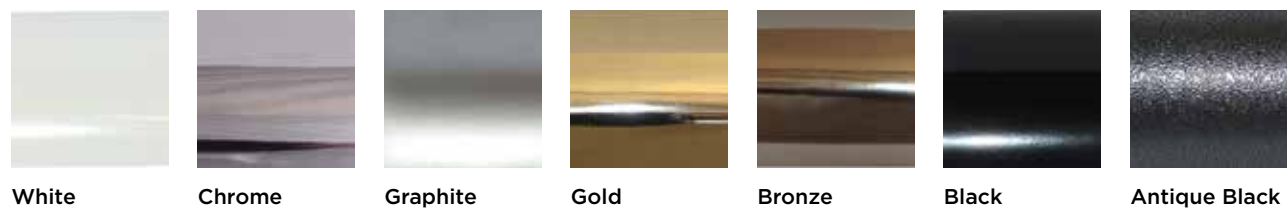

HARDWARE

From modern handles to traditional door knockers, we offer the most comprehensive selections of hardware options on the market.

On selected door designs a bar, bow, D or V-shaped handle can be available both internally and externally or an escutcheon will be added internally.

HARDWARE COLOURS

BLACK IS THE NEW BLACK

Both bold and beautiful, our brand-new range of black hardware consists of contemporary pull bar handles, escutcheons and letterboxes.