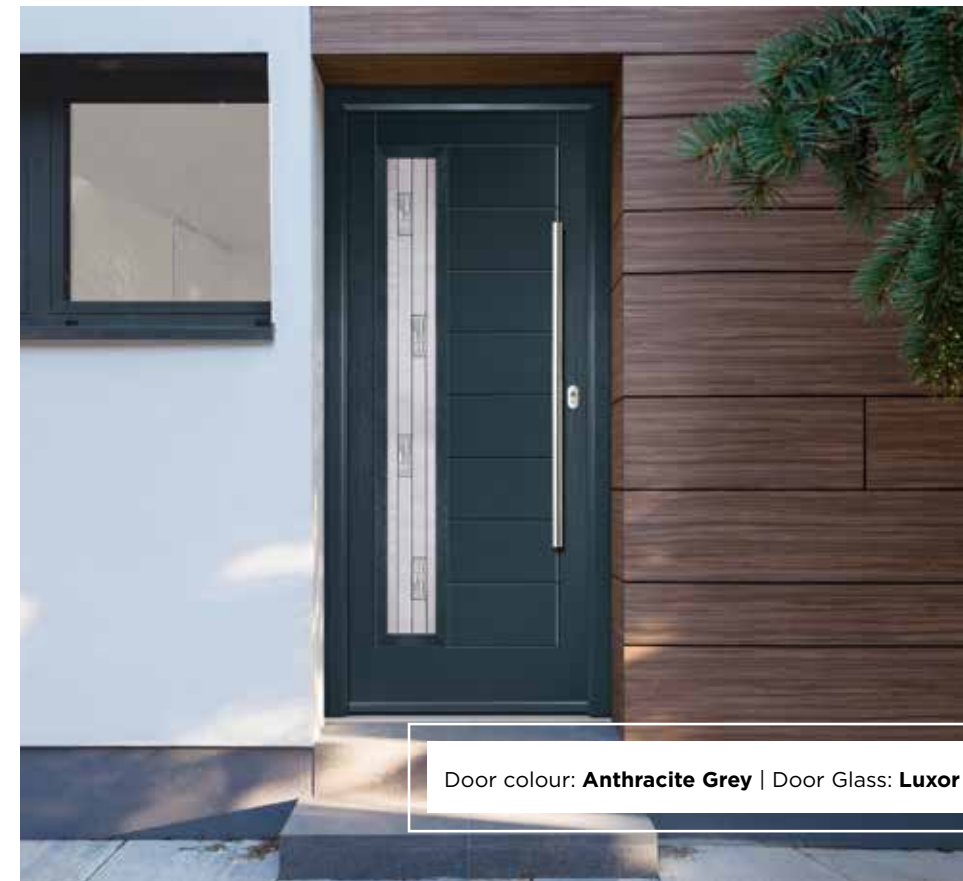

## MONZA II SAKURA LONG

With its contemporary linear etched detailing, the Monza II is a stunning door available glazed or as a solid door.

Door colour: **Anthracite Grey** | Door Glass: **Luxor**