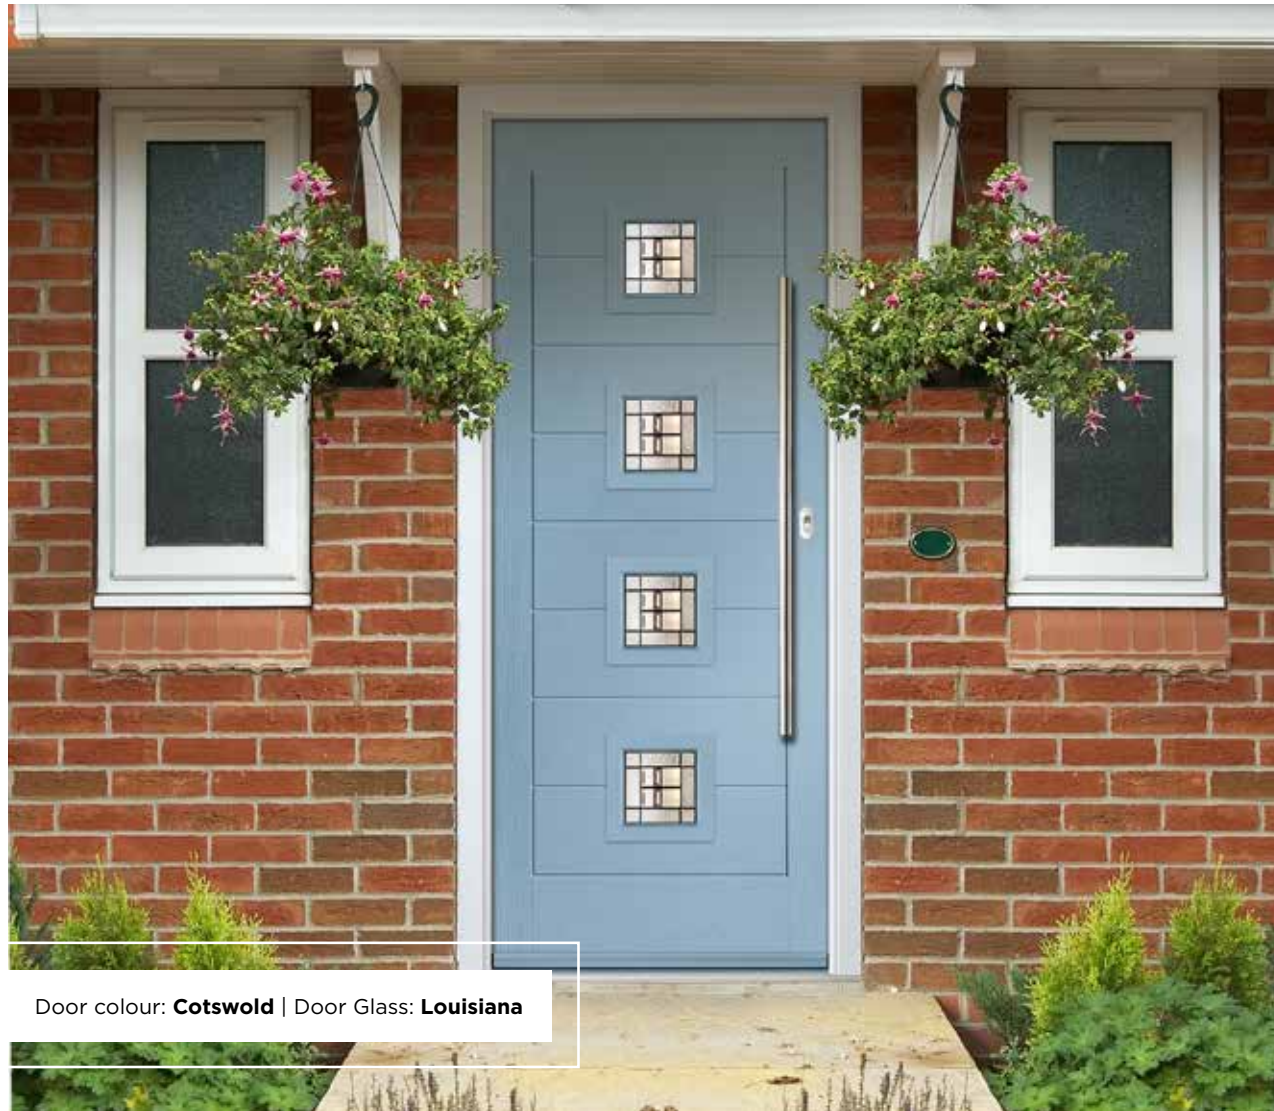

# MONZA II SQUARE

The Monza II Square is a popular door design with numerous glazing configurations and designs.

Door colour: **Cotswold** | Door Glass: **Louisiana**