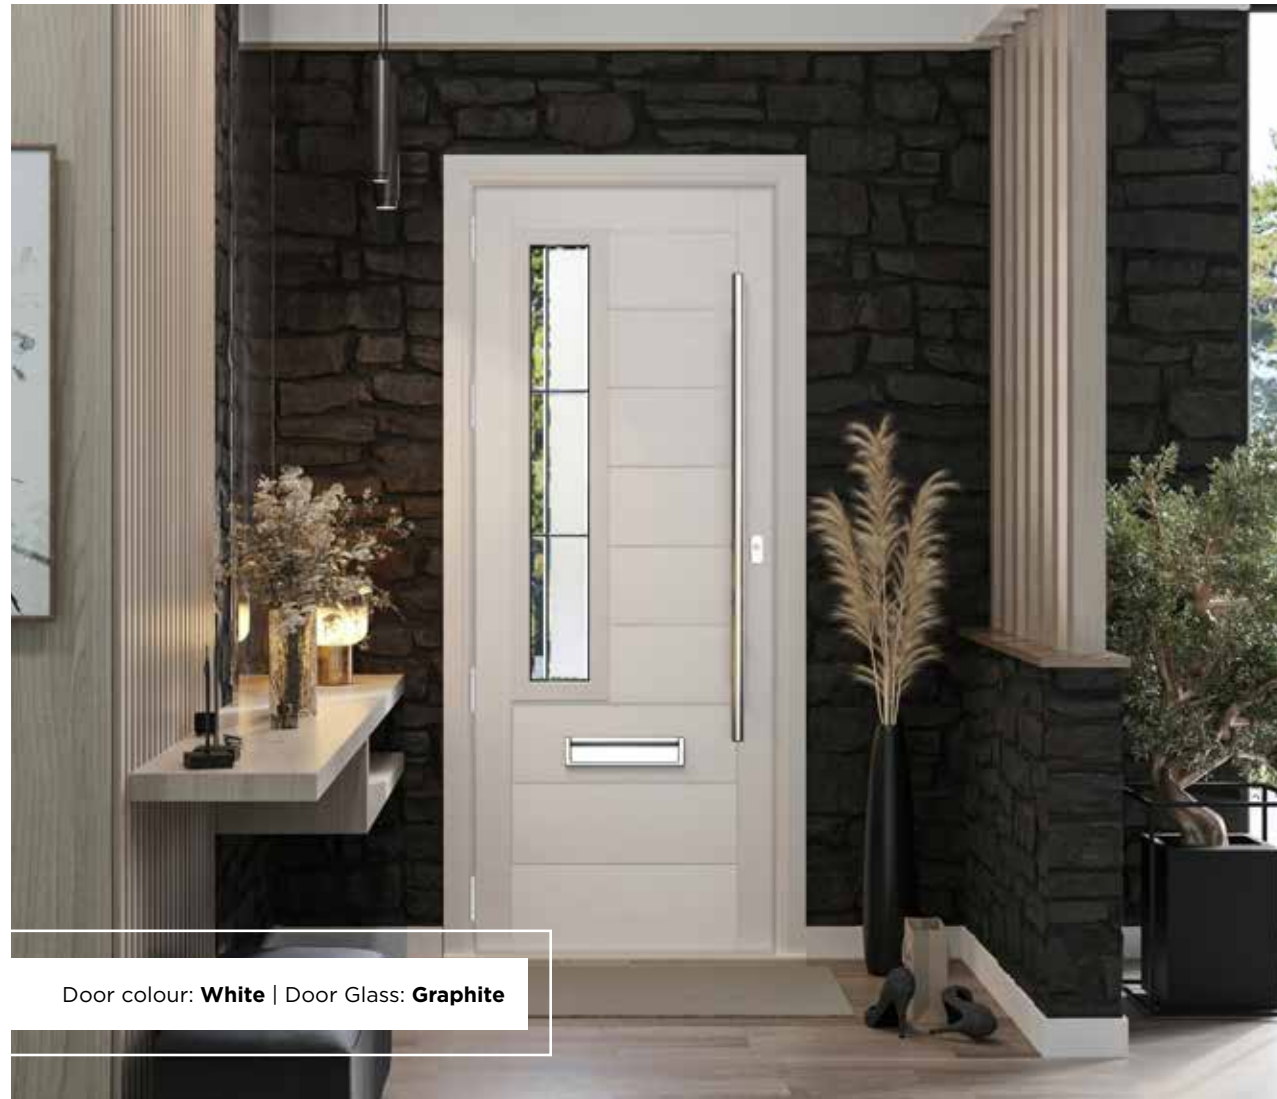

MONZA II SAKURA

Combining contemporary etched lines and a slim glazed panel, the Monza II Sakura has a clean and modern style.

Door colour: **White** | Door Glass: **Graphite**