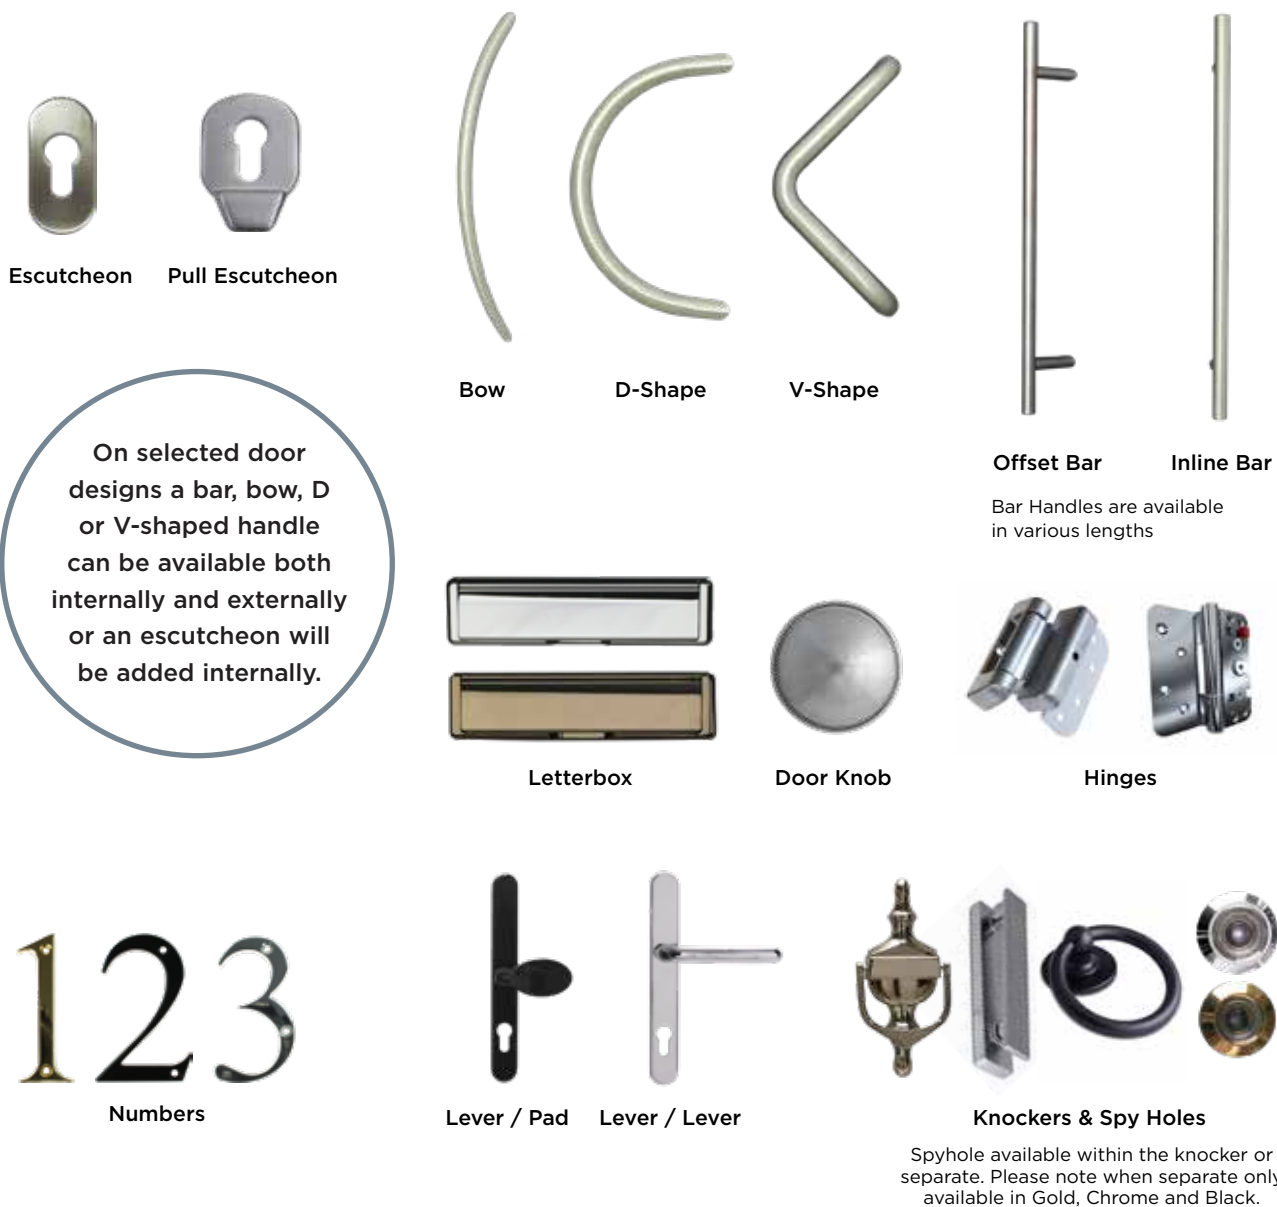

# HARDWARE

From modern handles to traditional door knockers, we offer the most comprehensive selections of hardware options on the market.

On selected door designs a bar, bow, D or V-shaped handle can be available both internally and externally or an escutcheon will be added internally.