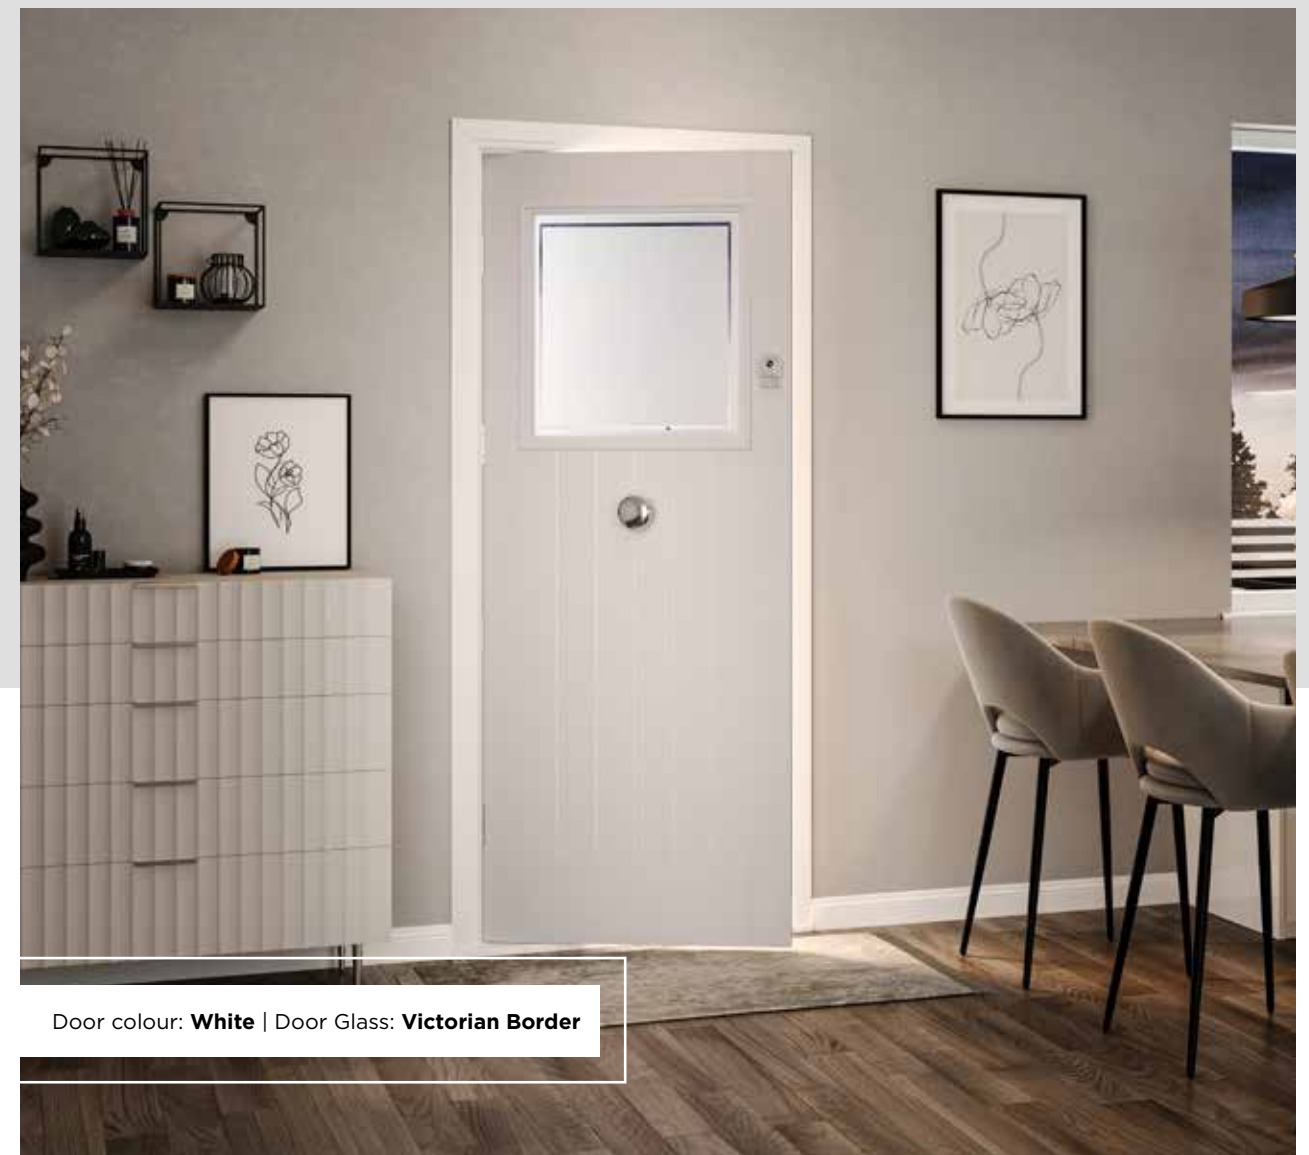

Door colour: **White** | Door Glass: **Victorian Border**