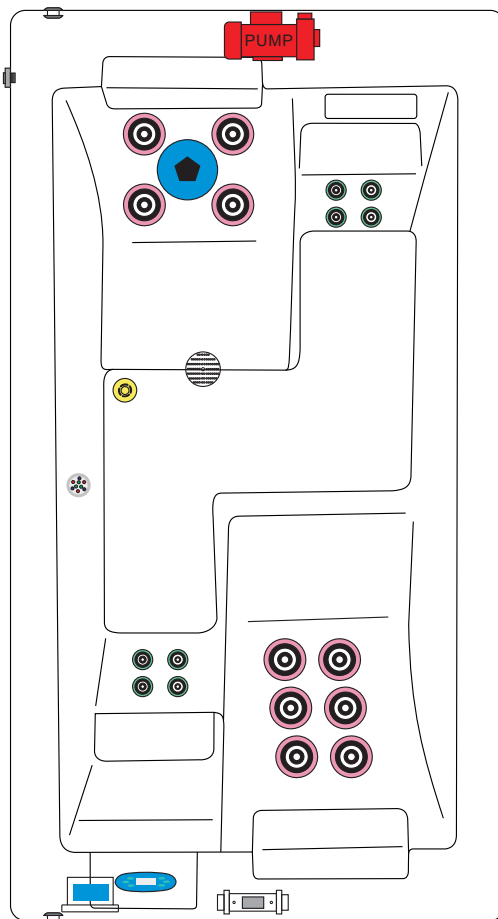

### SPECIFICATIONS/GENERAL

Dimensions L x W x H.....	210 x 110 x 79 cm
Number of Loungers.....	2
Capacity in Liter.....	790
Dry Weight in kg.....	175
Full Weight in kg.....	1050
Shell Material.....	Aristech® Acrylic with Vinylester and Polyester
Synthetic Maintenance Free Cabinet.....	Standard
Removable Side Panels.....	4
Cabinet Material.....	Synthetic
Durable Support System.....	Synthetic
Everlast™ Full Floor Support Material.....	Synthetic
High Density Urethane Insulation.....	Standard

### ELECTRICAL SYSTEM

Voltage.....	230 V
Amperage.....	16 A
Full Flow Electric Heater.....	3 kW
Control System.....	Balboa VS510DZ
Light (18 x Multi Color LED).....	Standard
Electronic Topside Control.....	Balboa VL260

## PASSION SPAS EXCLUSIVE COLLECTION

**POWER SUPPLY**  
1x 20A/380V

- |  |             |        |   |                       |        |   |                  |        |
|--|-------------|--------|---|-----------------------|--------|---|------------------|--------|
|  | Cluster jet | 8pcs   |  | UV lamp               | 150777 |  | GS100            |        |
|  | Mini jet    | 10pcs  |  | Passion Serene Pillow | 153559 |  | Drainage         | 150511 |
|  | Power Jet   | 5pcs   |   |                       |        |  | WTC50 Circ. Pump | 150817 |
|  | Spa Light   | 150766 | 1pc   |                       |        |  | LP300 Mass. Pump | 150818 |
|  | Suction     | 150516 | 1pc   |                       |        |  | VL260            |        |
|  | Suction     | 150517 | 2pcs  |                       |        |   |                  |        |