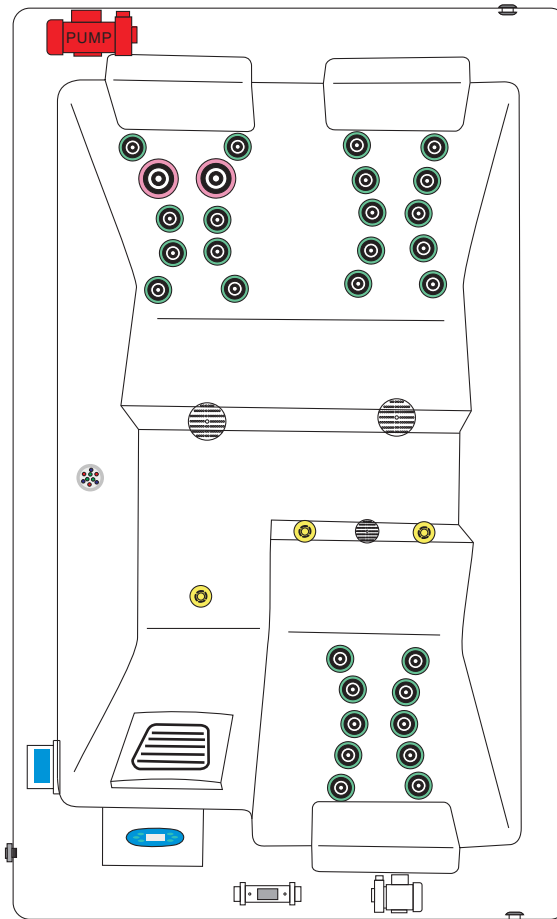

Cluster jet 28pcs

Mini jet 2pcs

Spa Light 150766 1pc

Suction 150516 1pc

Suction 150517 2pcs

UV lamp 150777

Passion Serene Pillow 153559

GS100
Drainage 150511

WTC50 Circ. Pump 150817

LP300 Mass. Pump 150818
(4pcs)

VL260