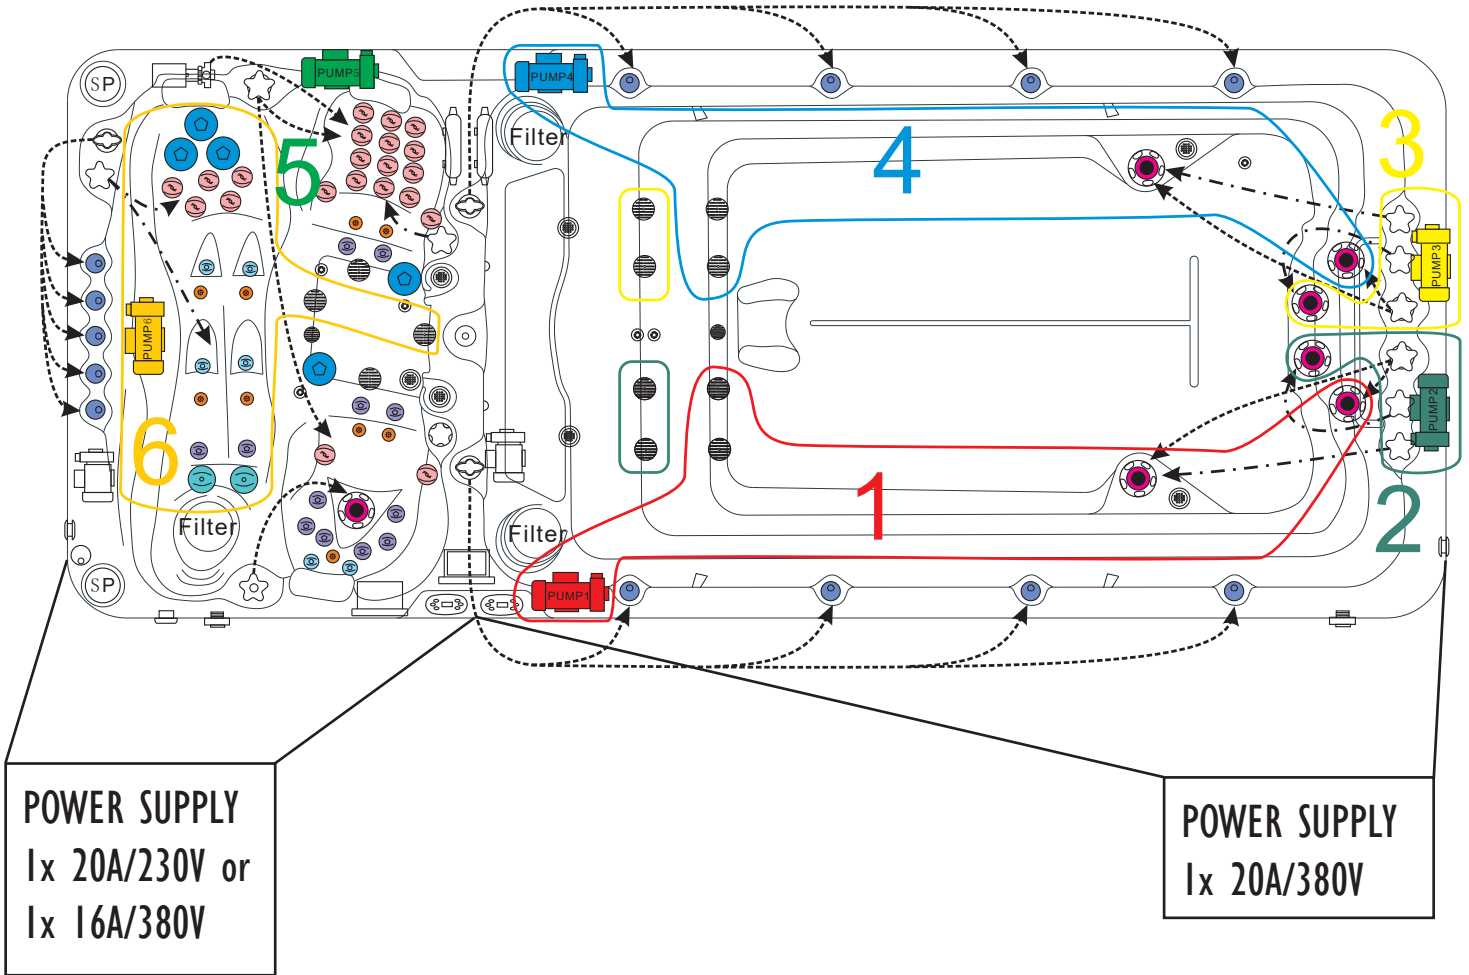

- Waterjet 153950 13pcs
- Clusterjet 150293 12pcs
- Clusterjet 151322 6pcs
- Clusterjet 152186 2pcs
- Mini Jet 150126 21pcs
- Power Jet 150155 5pcs
- Swim Jet 150202 7pcs
- Blowerjet 150561 9pcs
- Spa Light 150766 7pcs
- Suction 150516 2pcs
- Suction 150517 12pcs

- Water Control 152198
- Water Diverter 150493
- Air/Water Control 150520
- Water Diverter 152029
- Optional Air Pump 150827
- Aromatherapy 150560
- UV-lamp 150777
- Pillow 150403
- Filter lid Black 159111
- Filter 4ch-949 151131

- Speaker 150321
- Controller & Heater JZ6013x1 152220
- Controller & Heater JZ6013x2 152222
- Drainage 150511
- WTC50 Circ. Pump 150861
- LP300 Mass. Pump (6pcs) 150818
- TP600 Display (2pcs) 151059
- Diverter Pump 150828