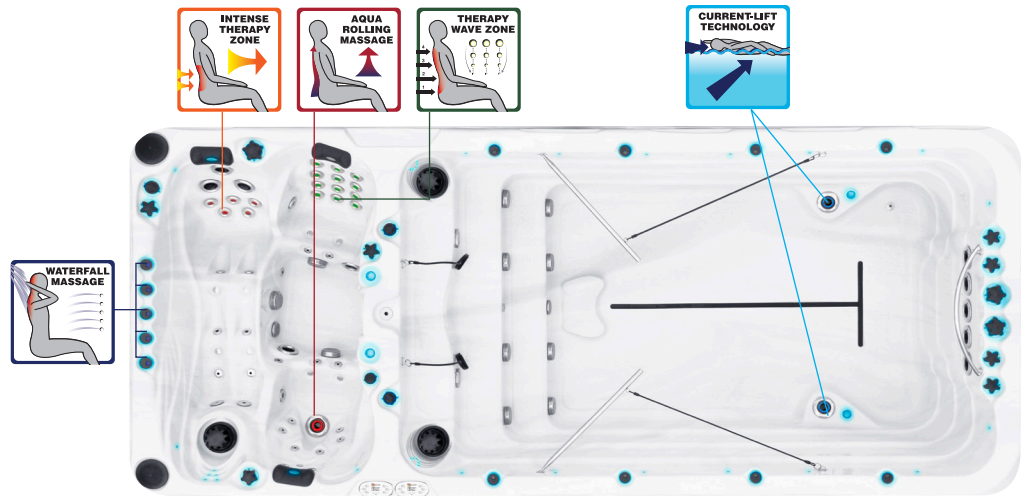

SPiRiT - SPiRiT DEEP

PASSION SPAS SPORT- EN FITNESS COLLECTION

passion
spas | love your senses

SPECIFICATIONS/GENERAL

Dimensions LxW x H.....	540x228 x 128/152 cm
Number of Seats.....	2
Number of Loungers.....	1
Capacity in Liter.....	12000/14000
Dry Weight in kg.....	1550/1700
Full Weight in kg.....	13550/15700
Shell Material.....	Aristech® Acrylic with Vinylester and Polyester
Synthetic Maintenance Free Cabinet.....	Standard
Removable Side Panels.....	8
Cabinet Material.....	Synthetic
Durable Support System.....	Synthetic
Everlast™ Full Floor Support Material.....	Polyester
High Density Urethane Insulation.....	Standard
Cup Holders.....	2

WATER SYSTEM

Total jets.....	66
Water Jets, Stainless Steel.....	60
Air Injector Jets.....	8
Air Control Valve.....	2
Filters / Surface.....	(2) 50 Square Feet
Top Access Skim Filter.....	High-Volume Vortex Skimmer
Floor Drain.....	1
External Drain.....	1
Hi Flow Suctions.....	8
Water Diverter Valve.....	2
Power Swim Jets.....	4
Floor Swim Jets.....	2
5" Massage Jets, Directional, Rotational and Pulsational.....	4
3" Directional Jets.....	19
2" Directional Jets.....	36
Ozone Jets.....	1

SPECIAL FEATURES

Soft Air Massage System.....	Standard
Molded Headrest Soft Pillows with LED Light.....	3
StarBrite Interior LED Light System.....	Standard
Audio System with iPod docking station, 2 built-in speakers...Standard	
Water Fall Massage.....	Standard
Exterior Corner LED Lighting.....	2
Aromatherapy System.....	Standard
Ozone Sanitation System.....	Standard
Synergy Water Maintenance System.....	Standard
Ultra Efficient Dual-Wrap Cabinet Insulation.....	Standard
5/4 Ultra Efficient Walk-On Cover.....	Standard
Wifi Ready.....	Standard

ELECTRICAL SYSTEM

Voltage.....	230/380 V
Amperage.....	380V - 20A/230V - 40A
Full Flow Electric Heater.....	3 kW
Control System.....	Balboa GS523DZ
Light (18 x Multi Color LED).....	Standard
Electronic Topside Control.....	Balboa TP600